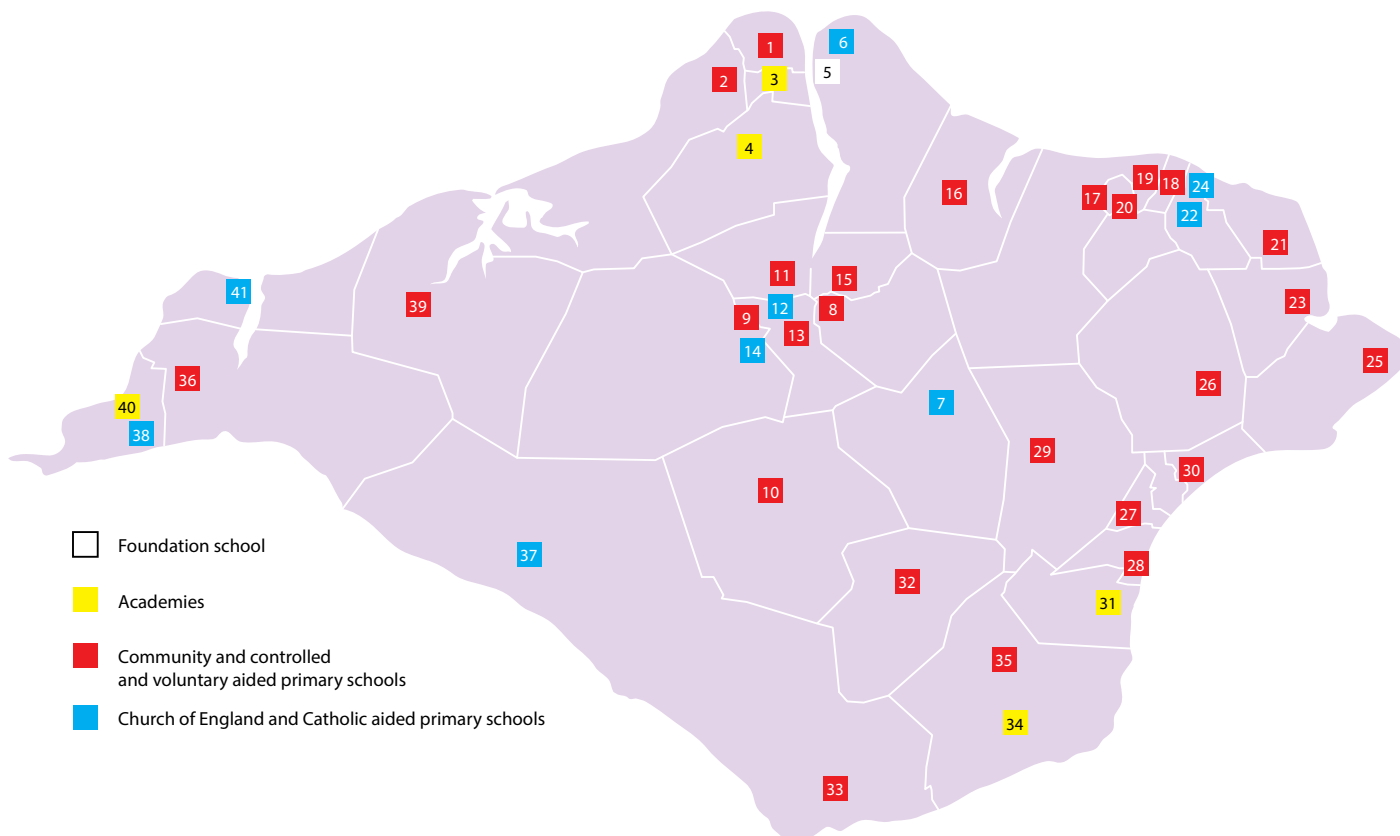

Location of primary schools

Cowes area

- 1** Cowes Primary
- 2** Gurnard Primary
- 3** Lanesend Primary
- 4** Northwood Primary

East Cowes area

- 5** Queensgate Foundation Primary
- 6** Holy Cross Catholic Aided Primary

Newport area

- 7** Arreton St George's CE Primary
- 8** Barton Primary and Early Years Centre
- 9** Carisbrooke CE Primary
- 10** Chillerton and Rookley Primary
- 11** Hunnyhill Primary
- 12** Newport CE Aided Primary
- 13** Nine Acres Primary
- 14** St Thomas of Canterbury Catholic Aided Primary
- 15** Summerfields Primary
- 16** Wootton Primary

Sandown and Shanklin area

- 25** Bembridge CE Primary
- 26** Brading CE Primary
- 27** Broadlea Primary
- 28** Gatten and Lake Primary
- 29** Newchurch Primary
- 30** The Bay CE School
- 31** St Blasius Shanklin CE Academy

Ventnor area

- 32** Godshill Primary
- 33** Niton Primary
- 34** St Francis CE/RC Primary Academy
- 35** Wroxall Primary

West Wight area

- 36** All Saints CE Primary
- 37** Brighstone CE Aided Primary
- 38** St Saviour's Catholic Aided Primary
- 39** Shalfleet CE Primary
- 40** Weston Academy
- 41** Yarmouth CE Aided Primary