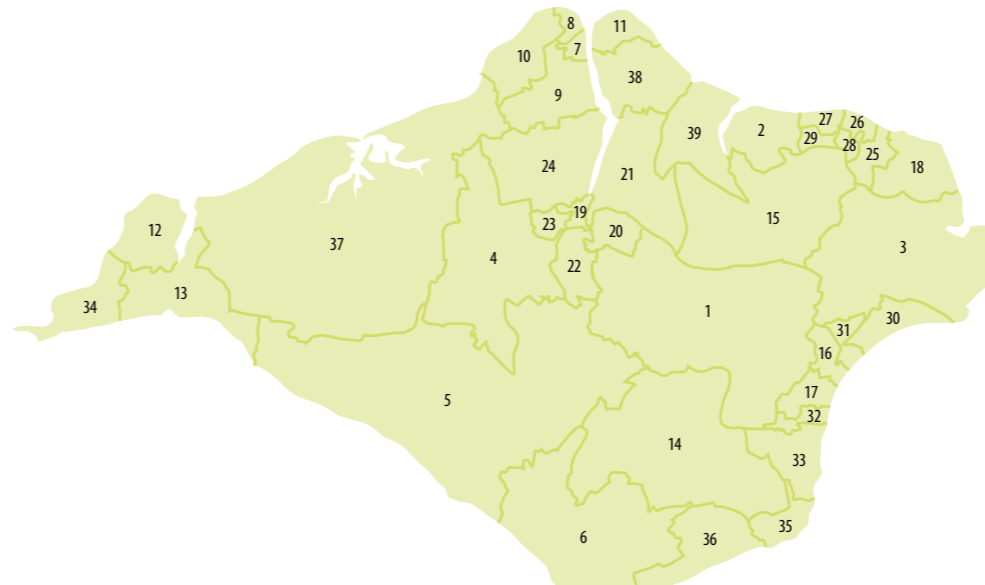

17 Lake South

PAUL BRADING
Conservative
40 Fairfield Gardens,
Lake, PO36 9EZ
Tel: 07719 174690
paul.brading@iow.gov.uk

Electoral divisions (wards) of the Isle of Wight

There are 39 Isle of Wight electoral divisions (or wards). Each ward elects one representative, with the exception of Brading, St Helens and Bembridge which returns two members to the council due to factors relating to population distribution. The Isle of Wight also has town and parish councils which cover the whole of the Island.