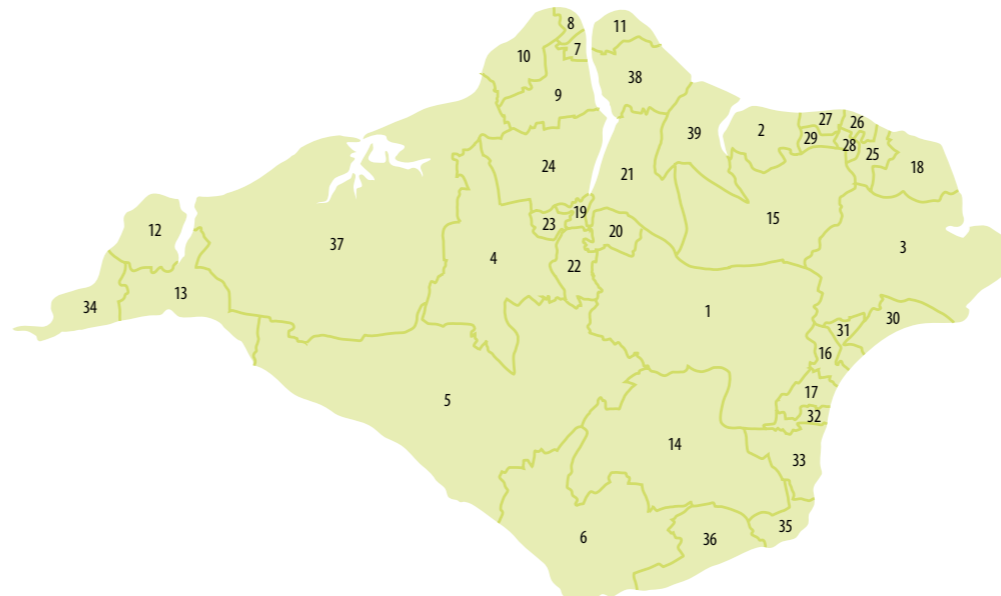

17 Lake South

PAUL BRADING
Conservative
40 Fairfield Gardens,
Lake, PO36 9EZ
Tel: 07719 174690
paul.brading@iow.gov.uk

Electoral divisions (wards) of the Isle of Wight

There are 39 Isle of Wight electoral divisions (or wards). Each ward elects one representative, with the exception of Brading, St Helens and Bembridge which returns two members to the council due to factors relating to population distribution. The Isle of Wight also has town and parish councils which cover the whole of the Island.