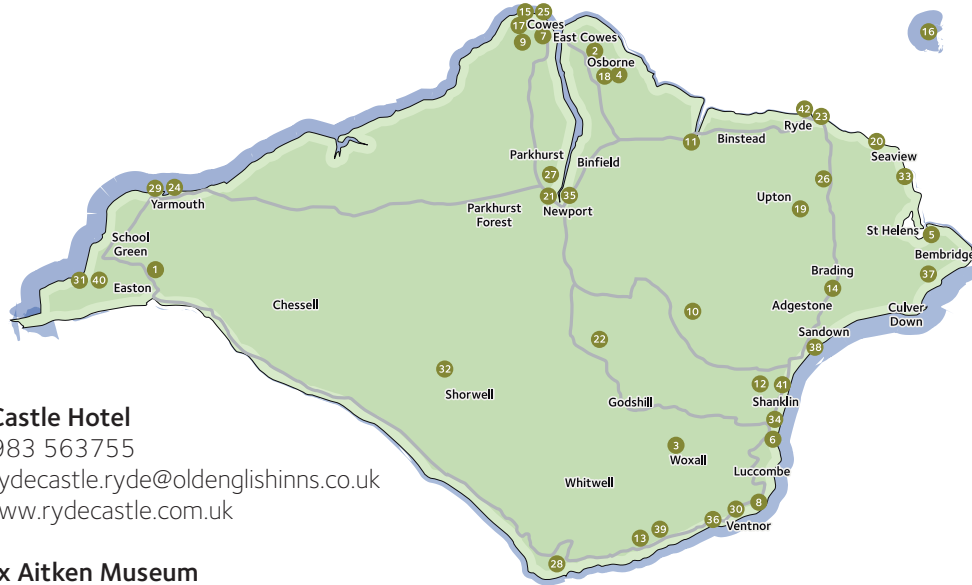

25. Ryde Castle Hotel

Tel: 01983 563755
Email: rydecastle.ryde@oldenglishinns.co.uk
Web: www.rydecastle.com.uk

26. Sir Max Aitken Museum

Tel: 07771 1768125
Web: www.sirmaxaitkenmuseum.org

27. The Bargeman's Rest

Tel: 01983 525828
Email: info@bargemansrest.com
Web: www.bargemansrest.com

28. The Enchanted Manor

Tel: 01983 730215
Email: info@enchantedmanor.co.uk
Web: www.enchantedmanor.co.uk

29. The George Hotel

Tel: 01983 760331
Email: info@thegeorge.co.uk
Web: www.thegeorge.co.uk

30. The Hambrough

Tel: 01983 856333
Email: info@thehambrough.com
Web: www.thehambrough.com

31. The Hermitage

Tel: 0333 122 3231
Email: enquiries@hermitage-iow.co.uk
Web: www.bluechipholidays.co.uk/isle-of-wight/ventnor/the-hermitage

32. The Lodge

Tel: 01983 741415
Email: kate@bowcombe-lodge.co.uk
Web: www.bowcombe-lodge.co.uk

33. The Priory Bay Hotel

Tel: 01983 613146
Email: events@priorybay.co.uk
Web: www.priorybay.co.uk

34. The Regency Suite

Tel: 01983 863909
Email: Shanklin.con@virgin.net
Web: www.theregencysuite.biz

35. The Riverside

Tel: 01983 539377
Email: roomhire@actioniw.org.uk
Web: www.riversidecentre.org.uk

36. The Royal Hotel

Tel: 01983 852186
Email: enquiries@royalhoteliow.co.uk
Web: www.royalhoteliow.co.uk

37. The Spinnaker

Tel: 01983 872840
Email: info@thespinnakeriow.co.uk
Web: www.thespinnakeriow.co.uk

38. The Wight Montrene Hotel

Tel: 01983 403722
Email: enquiries@wighthotel.co.uk
Web: www.wighthotel.co.uk

39. Ventnor Botanic Garden

Tel: 01983 855397
Email: alison.ellsbury@iow.gov.uk
Web: www.botanic.co.uk

40. Weston Manor

Tel: 01983 897577
Email: kelpie1903@hotmail.co.uk

41. Winchester House

Tel: 01983 862441
Web: www.ymca-fg.org

42. Yelf's Hotel

Tel: 01983 564062
Email: reservations@yelfshotel.com
Web: www.yelfshotel.com

For further information or to make a Booking for Registrars to attend, please contact:
The Isle of Wight Register Office
Seaclose Offices
Fairlee Road, Newport PO30 2QS

Tel: 01983 823233
Email: registrars@iow.gov.uk