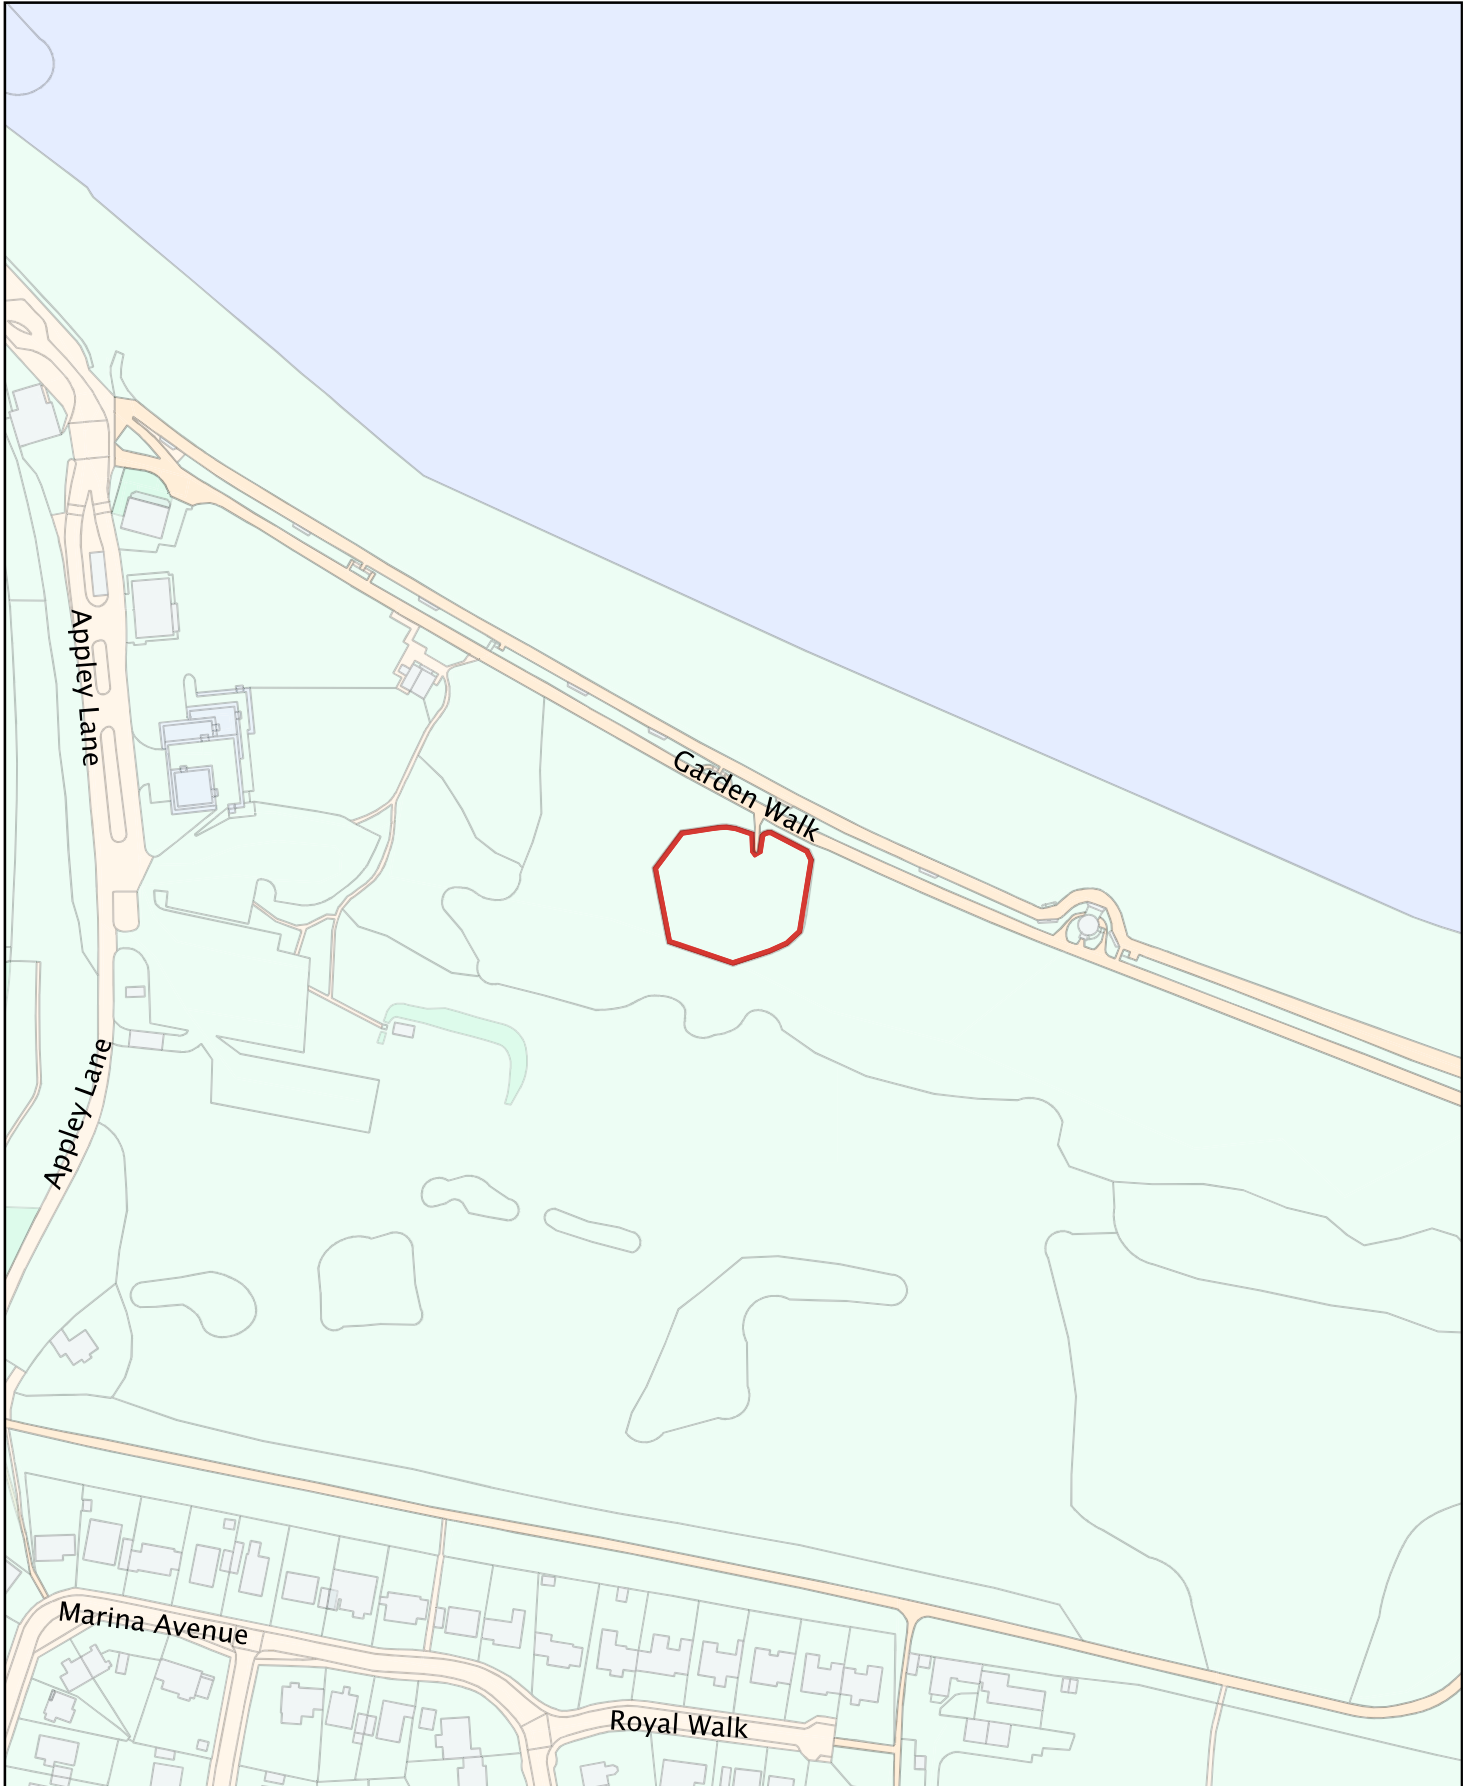

Isle of Wight Council - Public Space Protection Order Dog Exclusion Zones

Map Reference No. E01

Appley Park Play Area, Ryde

(c) Crown copyright and database rights 2019 Ordnance Survey
100019229