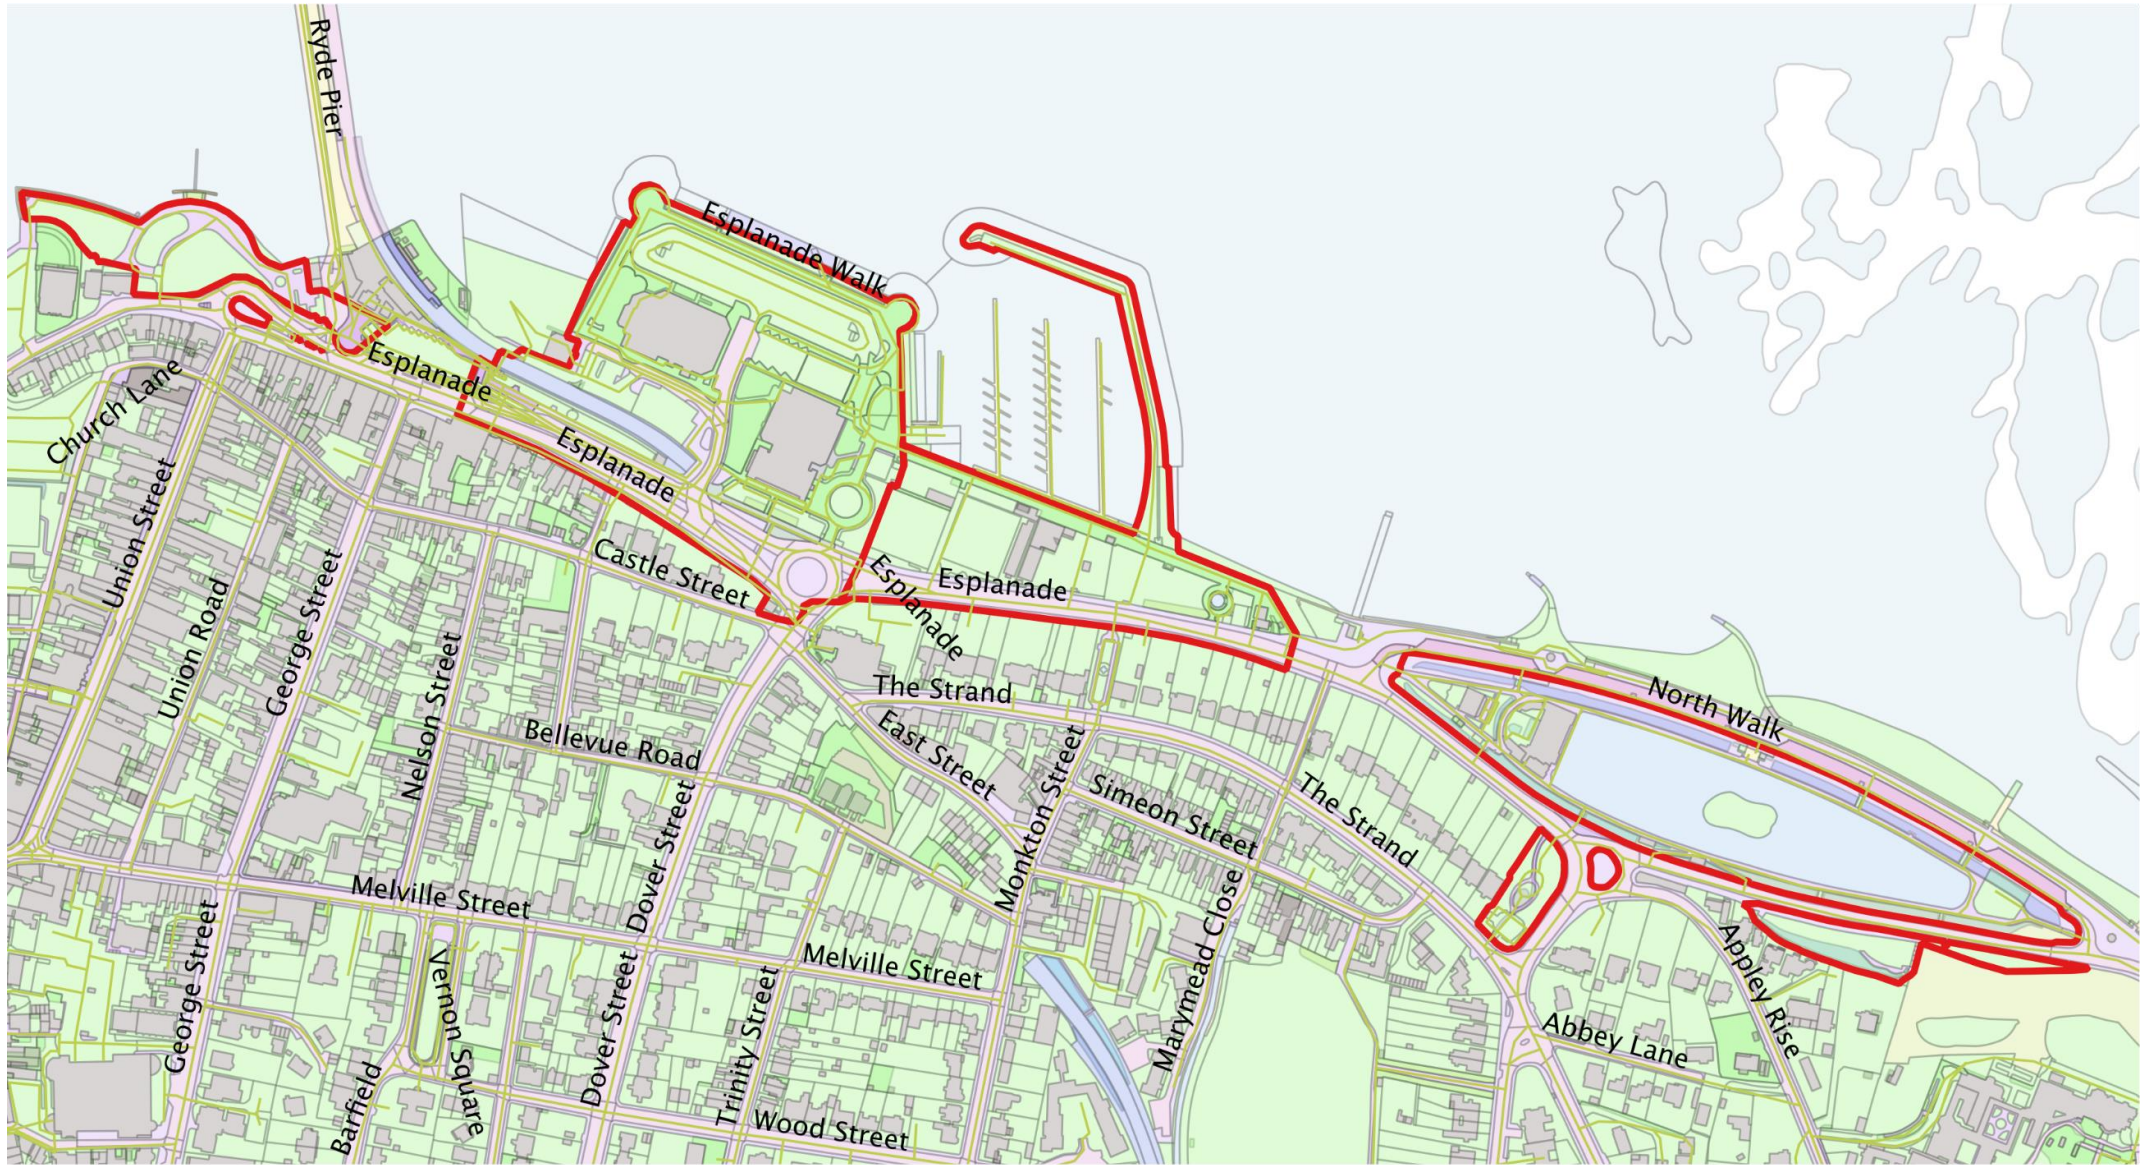

Isle of Wight Council - Public Space Protection Order - Dogs on leads

Ryde Seafront Zones 1 to 4, Ryde