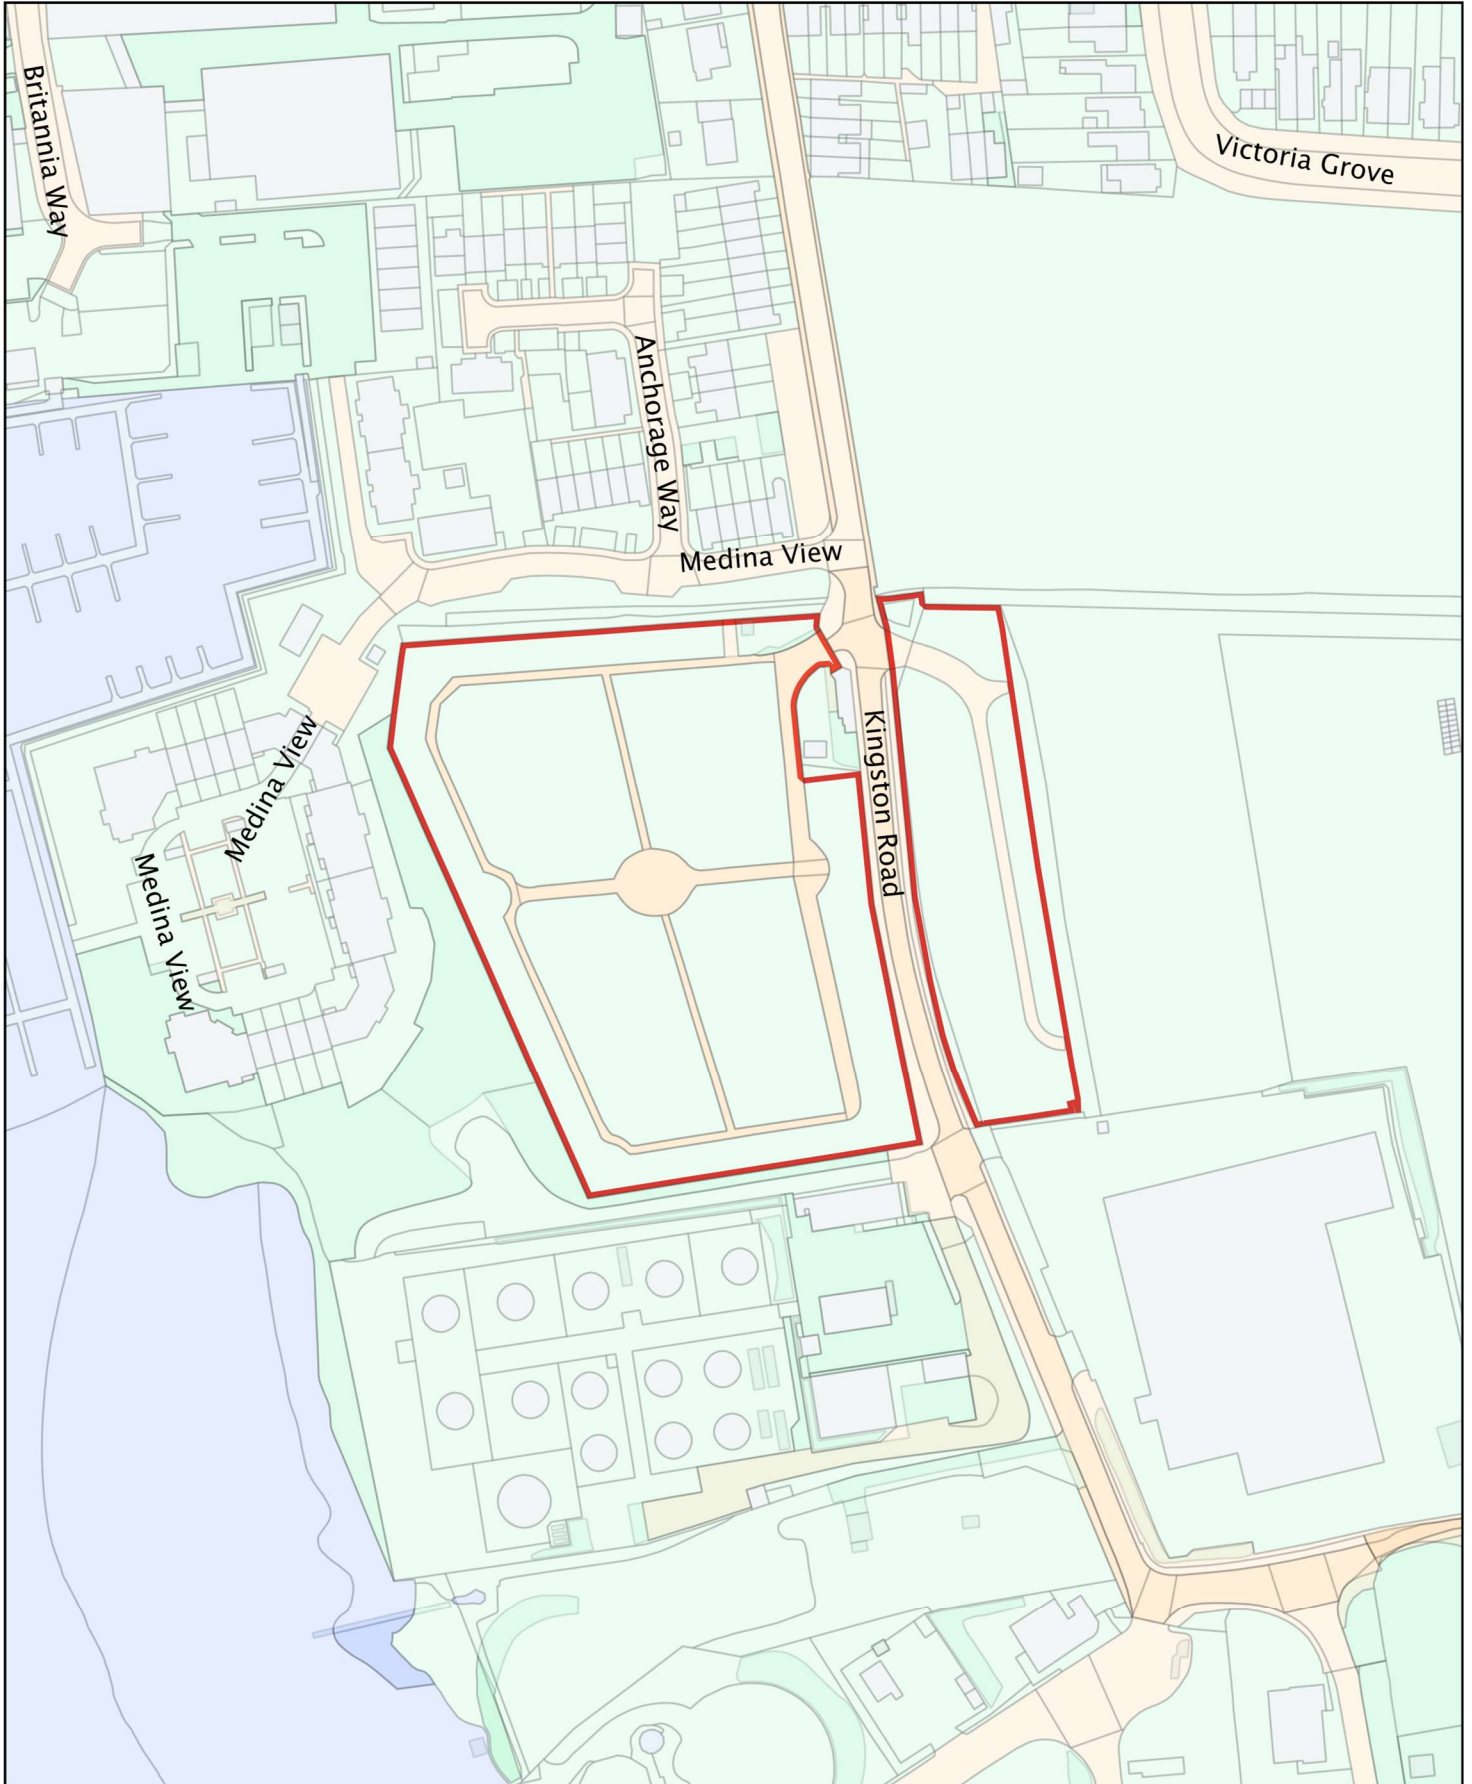

Isle of Wight Council - Public Space Protection Order -Dogs on Leads

Map Reference No. L16

East Cowes Cemetery, East Cowes