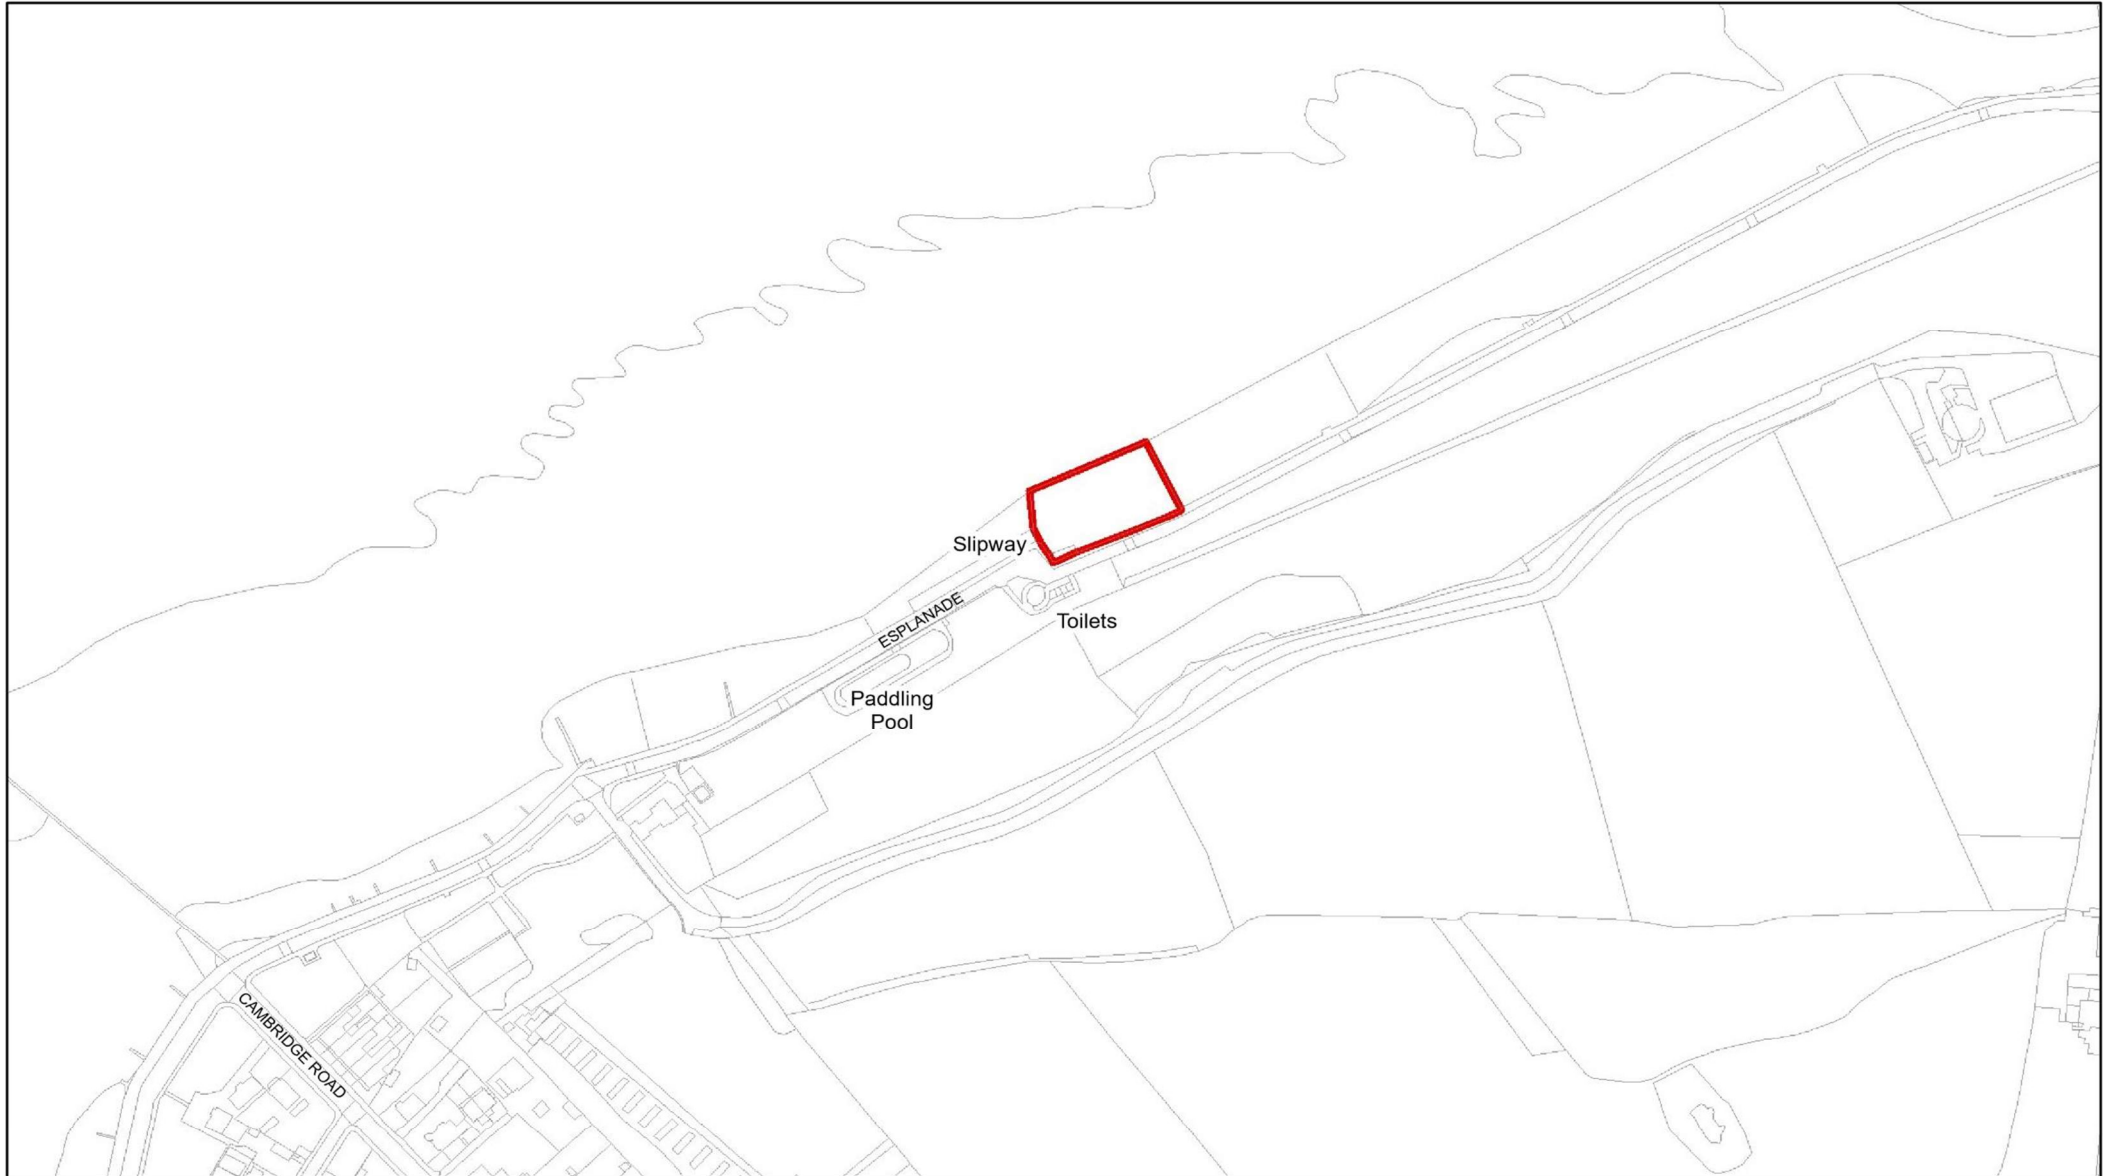

Isle of Wight Council - Public Space Protection Order

Dog Exclusion Zone - 1st May to 30th September

Map Reference No.E45

East Cowes Beach Area

© Crown copyright 2019 Ordnance Survey 100019229.