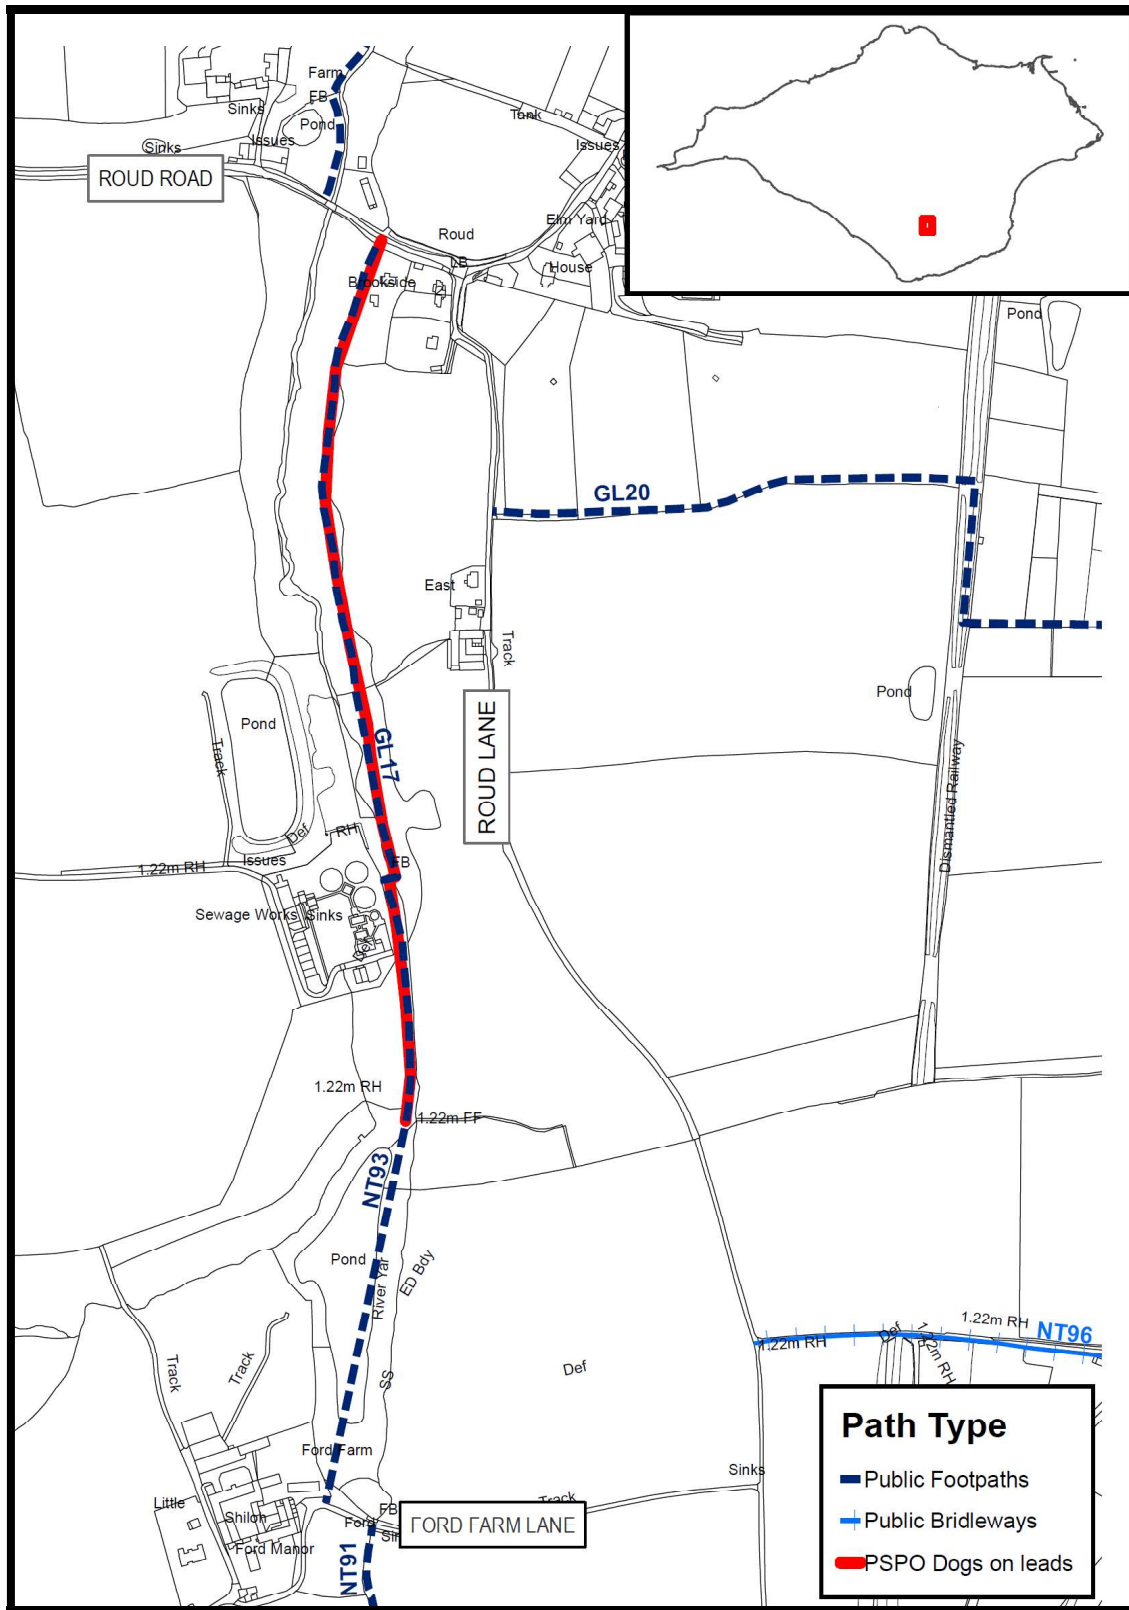

Public Footpath GL17(part) at Roud

[© Crown copyright and database rights 2019 Ordnance Survey Licence No. 100019229. This is not a Definitive Map - It is provided for indication purposes only]

L02