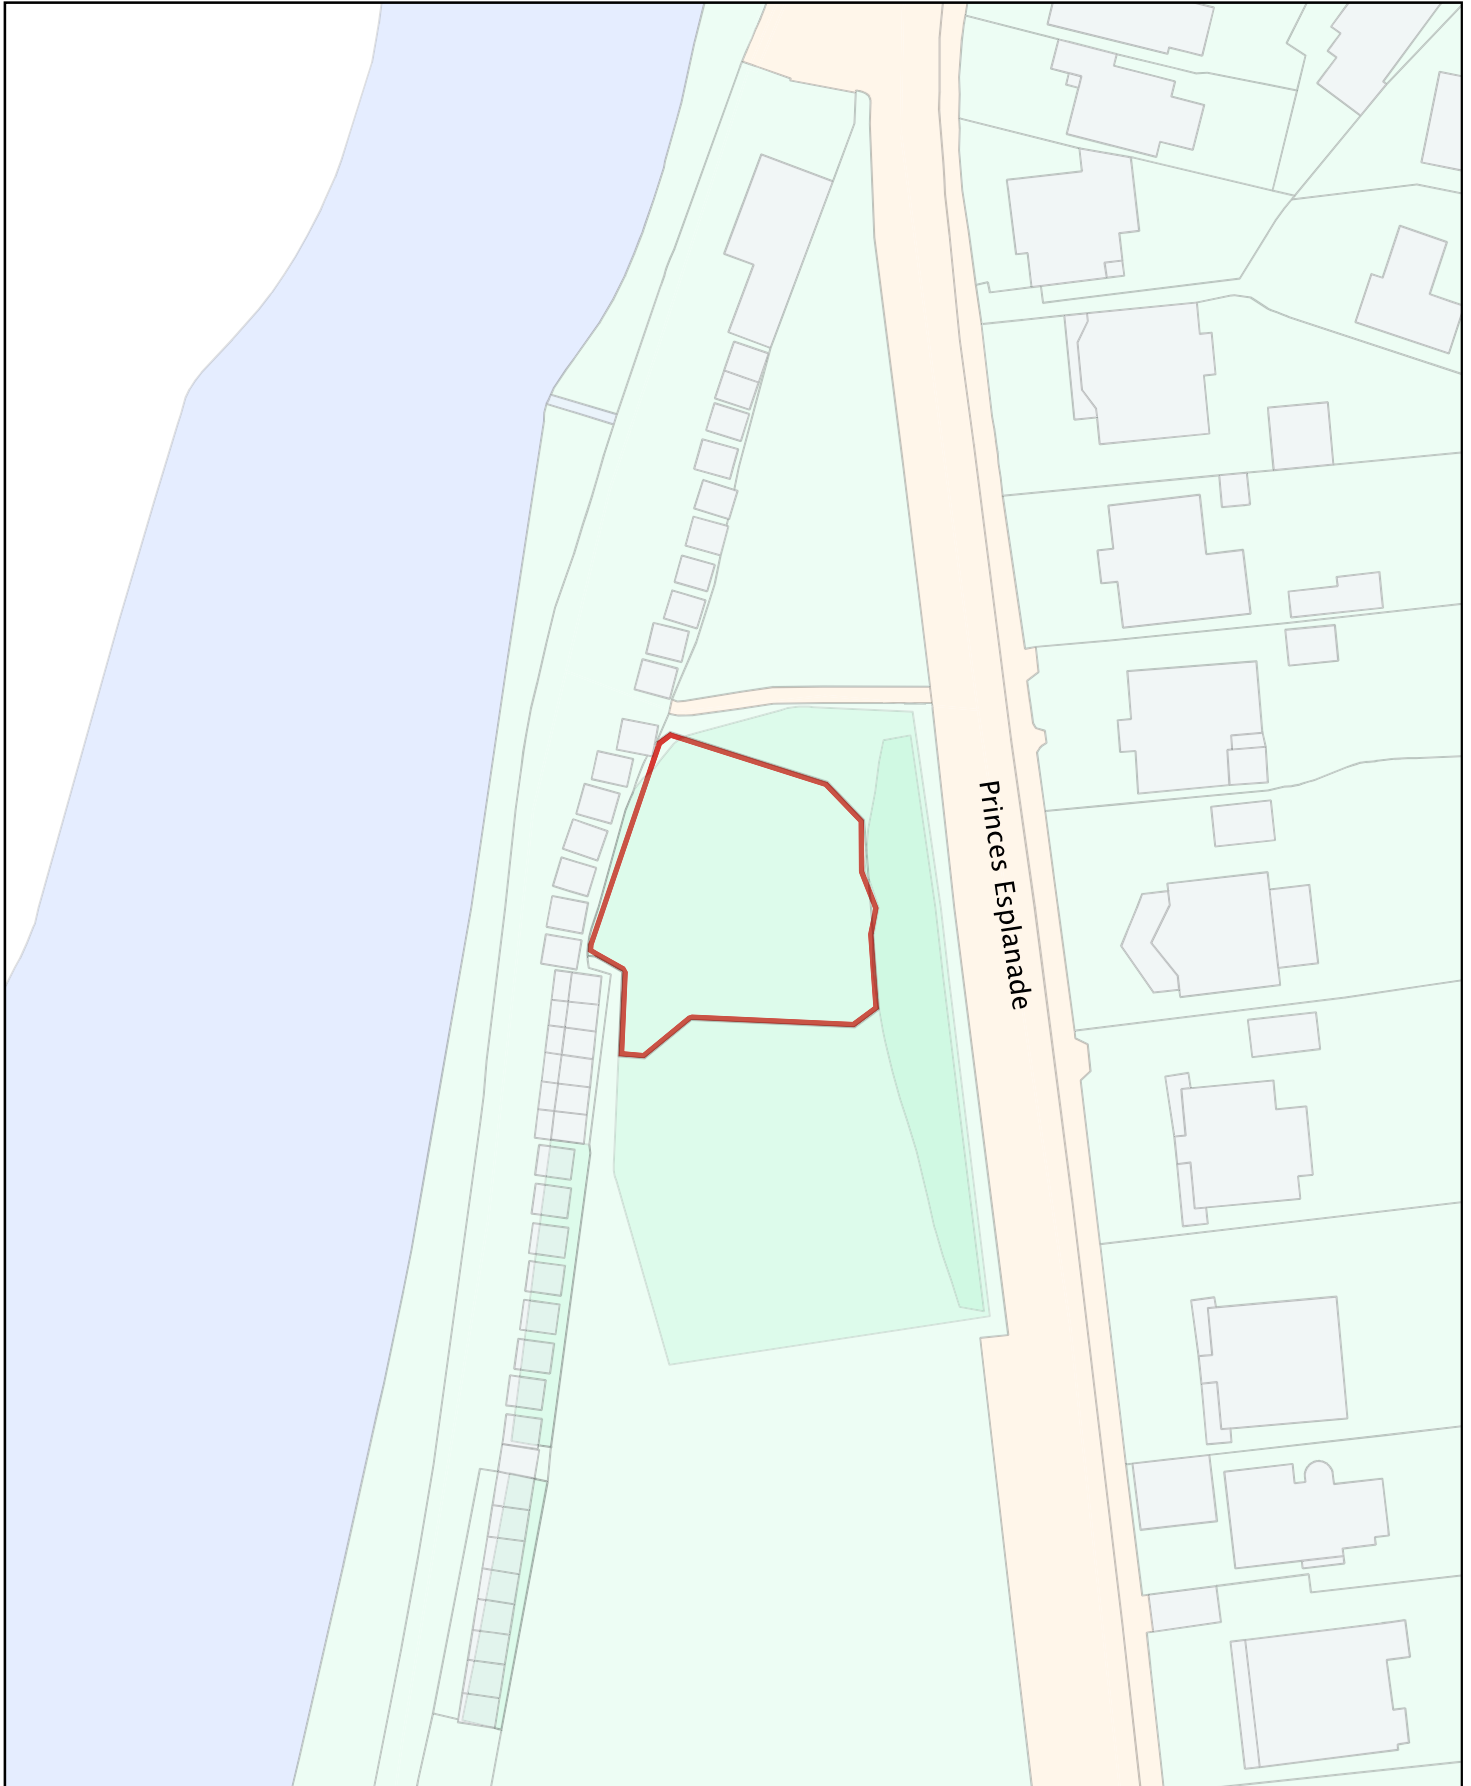

Isle of Wight Council - Public Space Protection Order Dog Exclusion Zones

Map Reference No. E10

Gurnard Green Playground, Gurnard

(c) Crown copyright and database rights 2019 Ordnance Survey
100019229