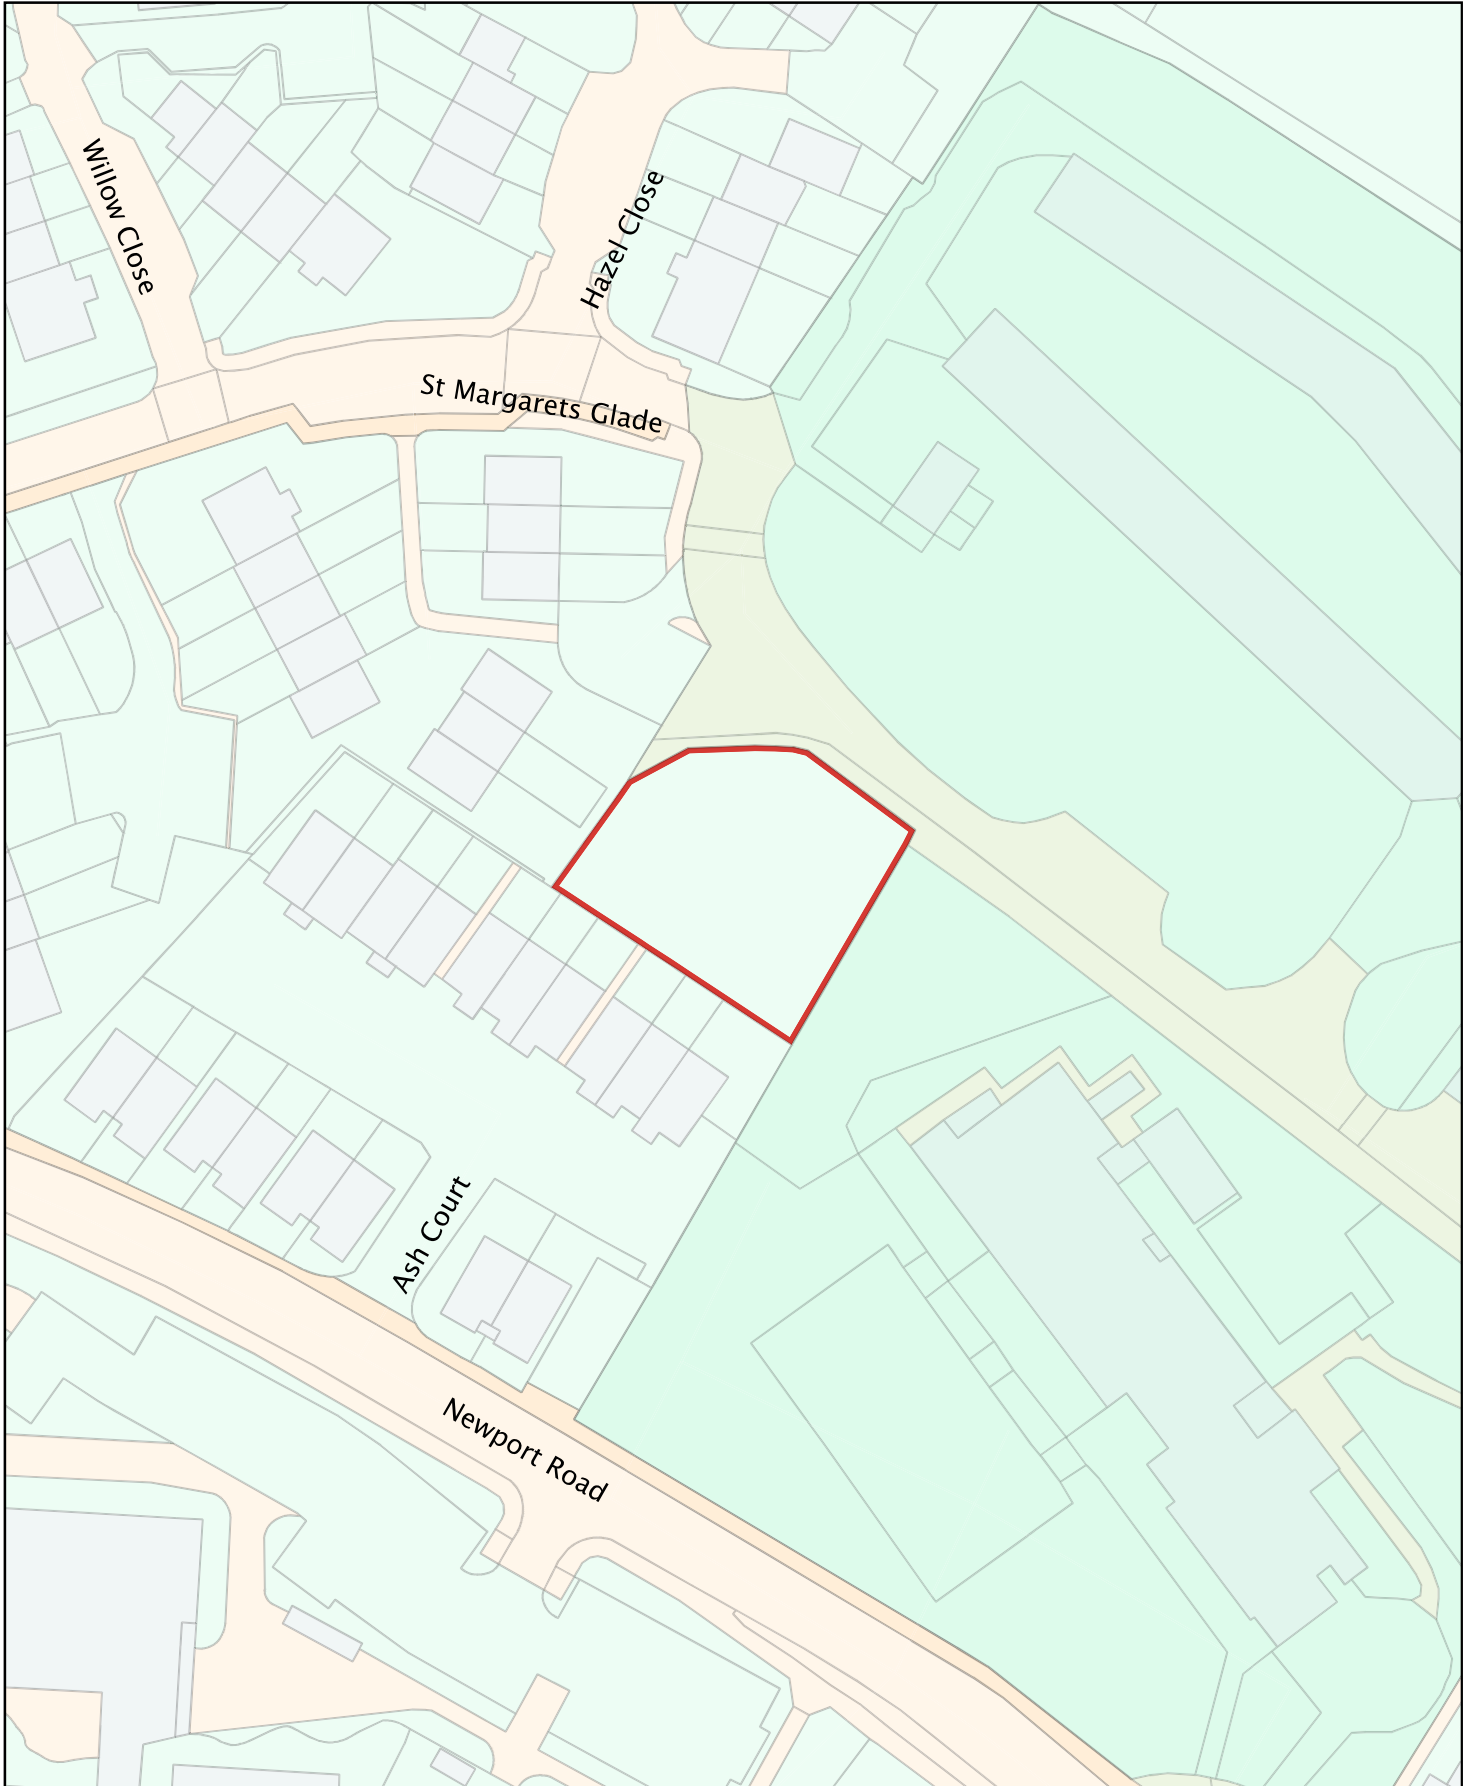

Isle of Wight Council - Public Space Protection Order Dog Exclusion Zones

Map Reference No. E13

Lowtherville Playground, Ventnor

(c) Crown copyright and database rights 2019 Ordnance Survey
100019229