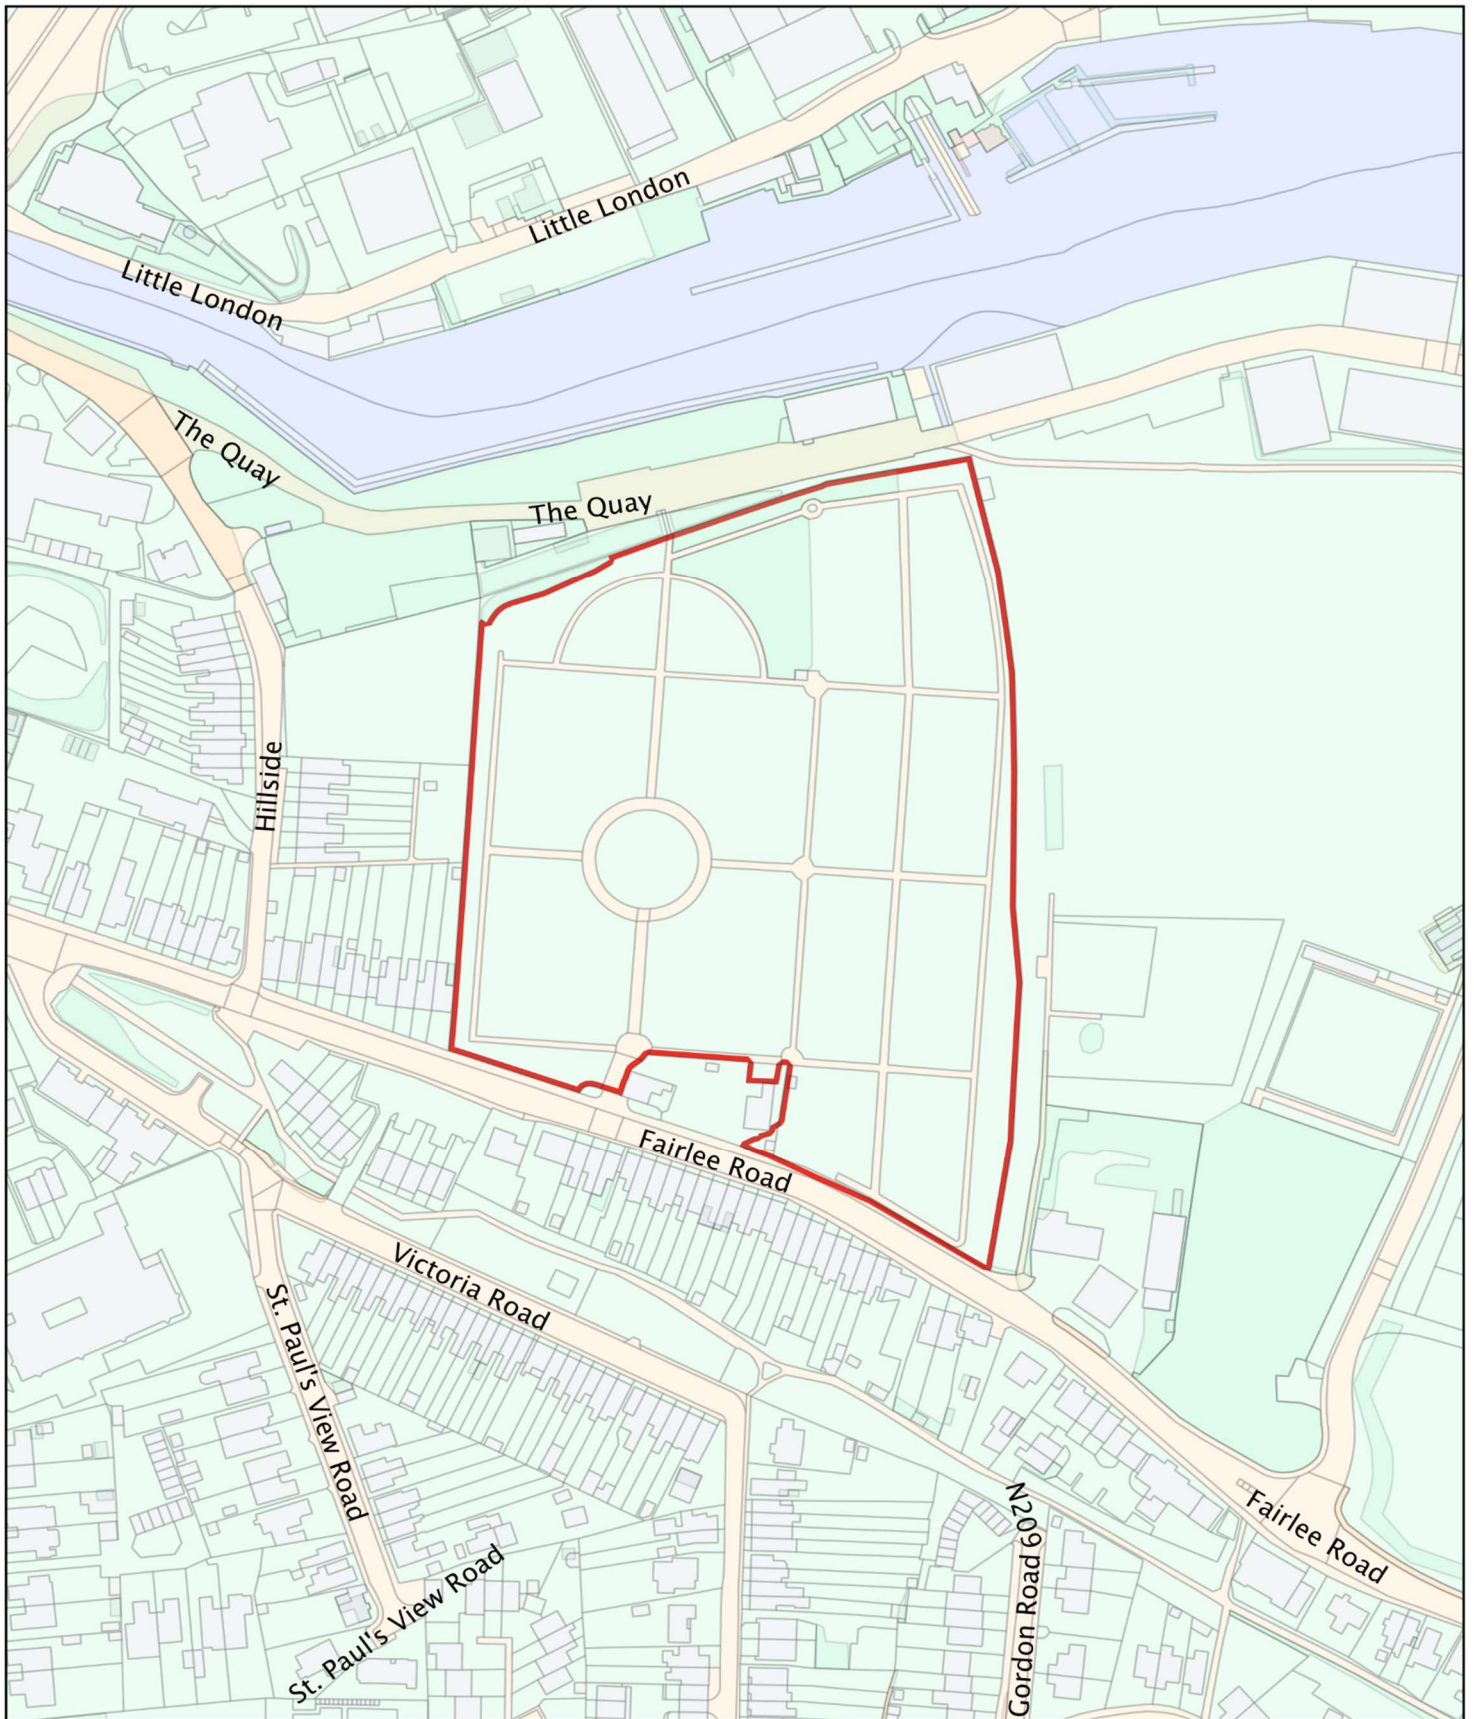

# Isle of Wight Council - Public Space Protection Order - Dogs on leads

Map Reference No. L17

## Newport Cemetery, Newport

© Crown copyright and database rights 2019 Ordnance  
Survey 100019229