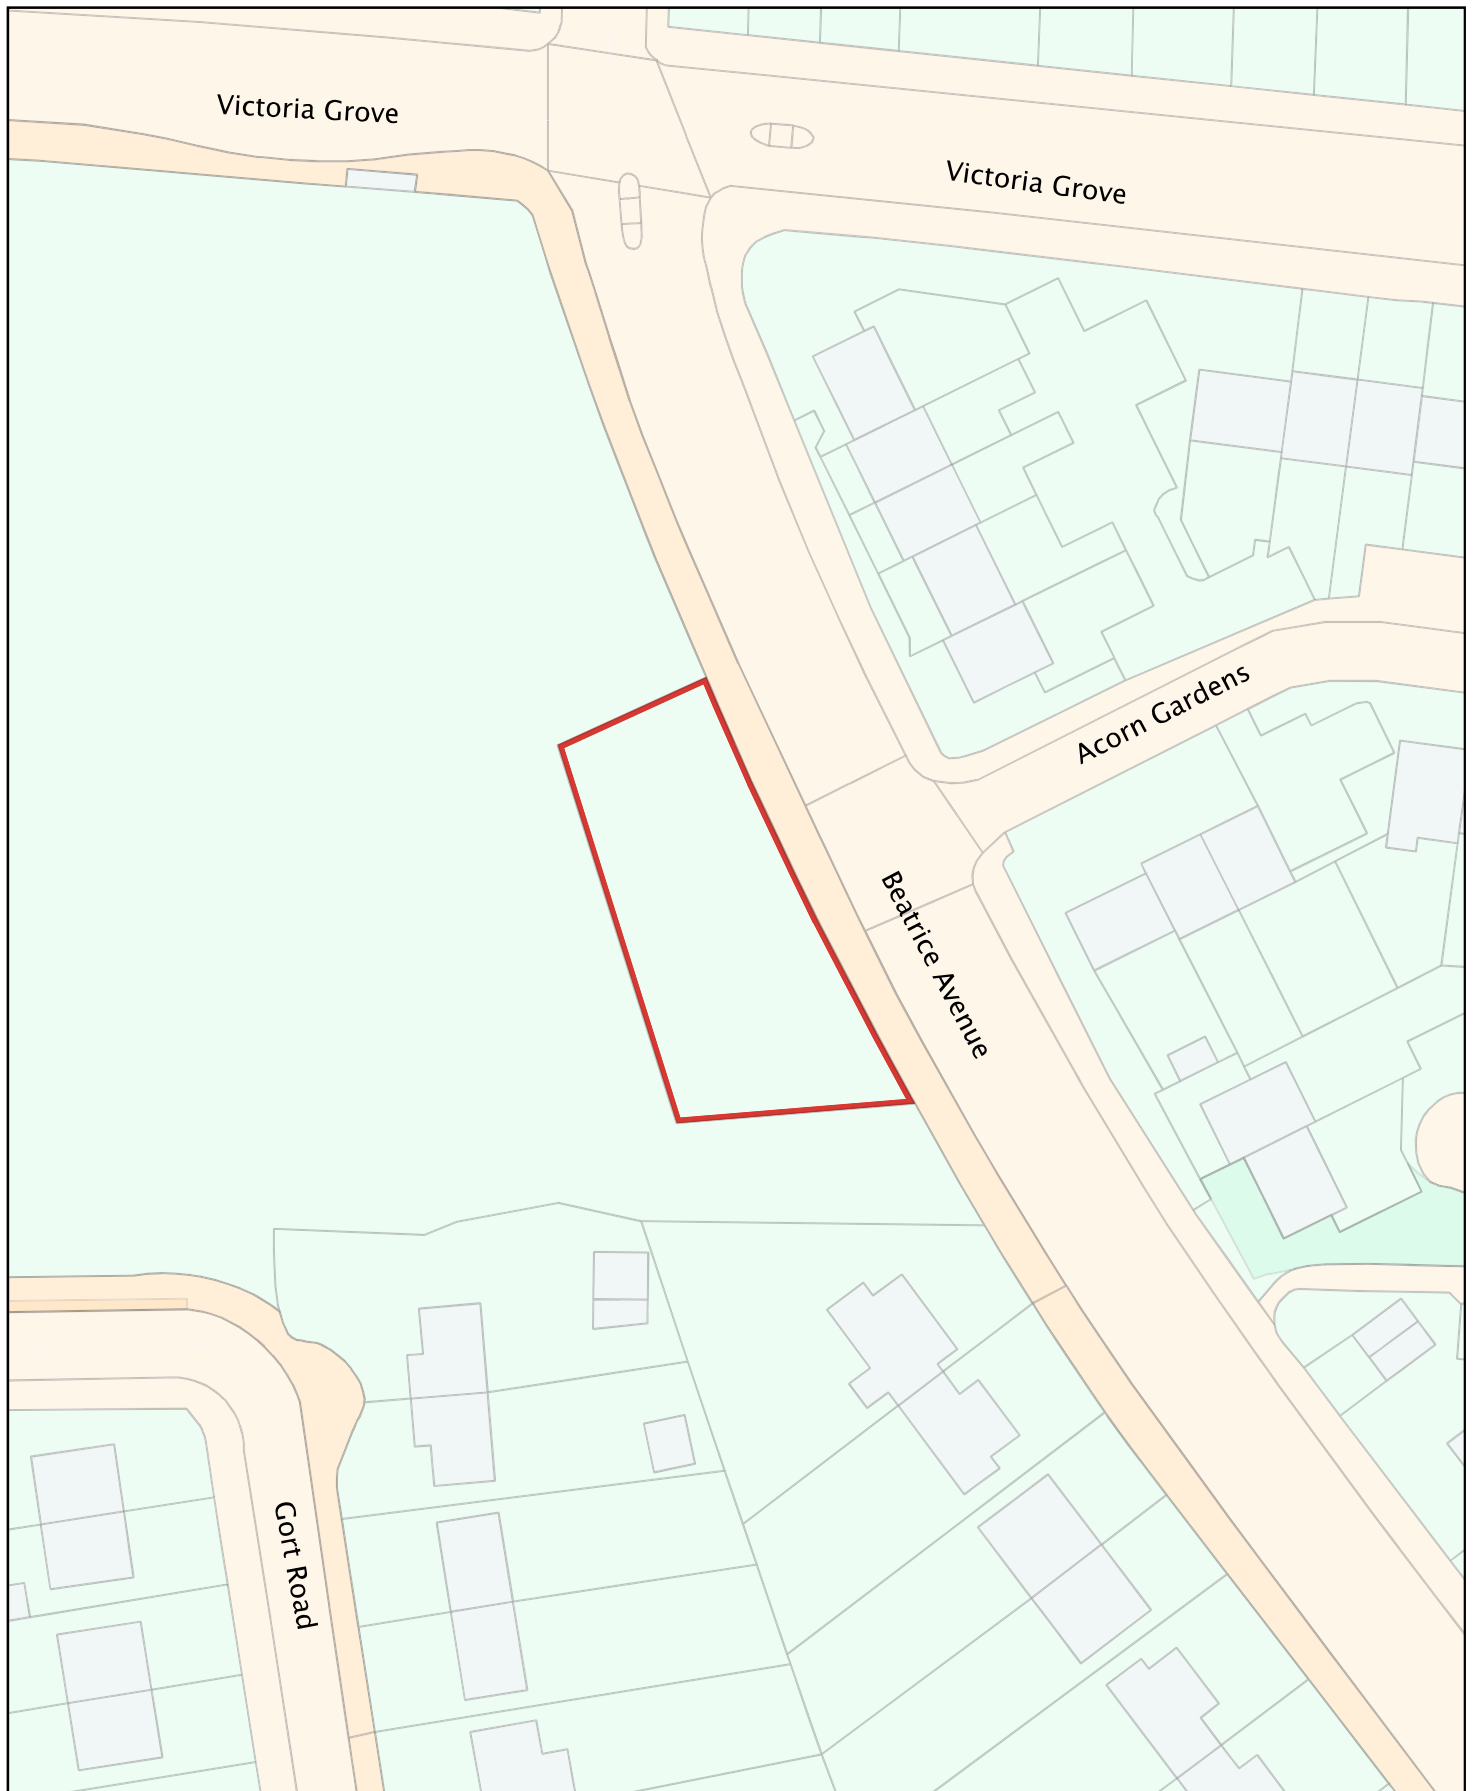

# Isle of Wight Council - Public Space Protection Order Dog Exclusion Zones

Map Reference No. E27

## Victoria Grove Recreation Ground Playground, East Cowes

(c) Crown copyright and database rights 2019 Ordnance Survey  
100019229