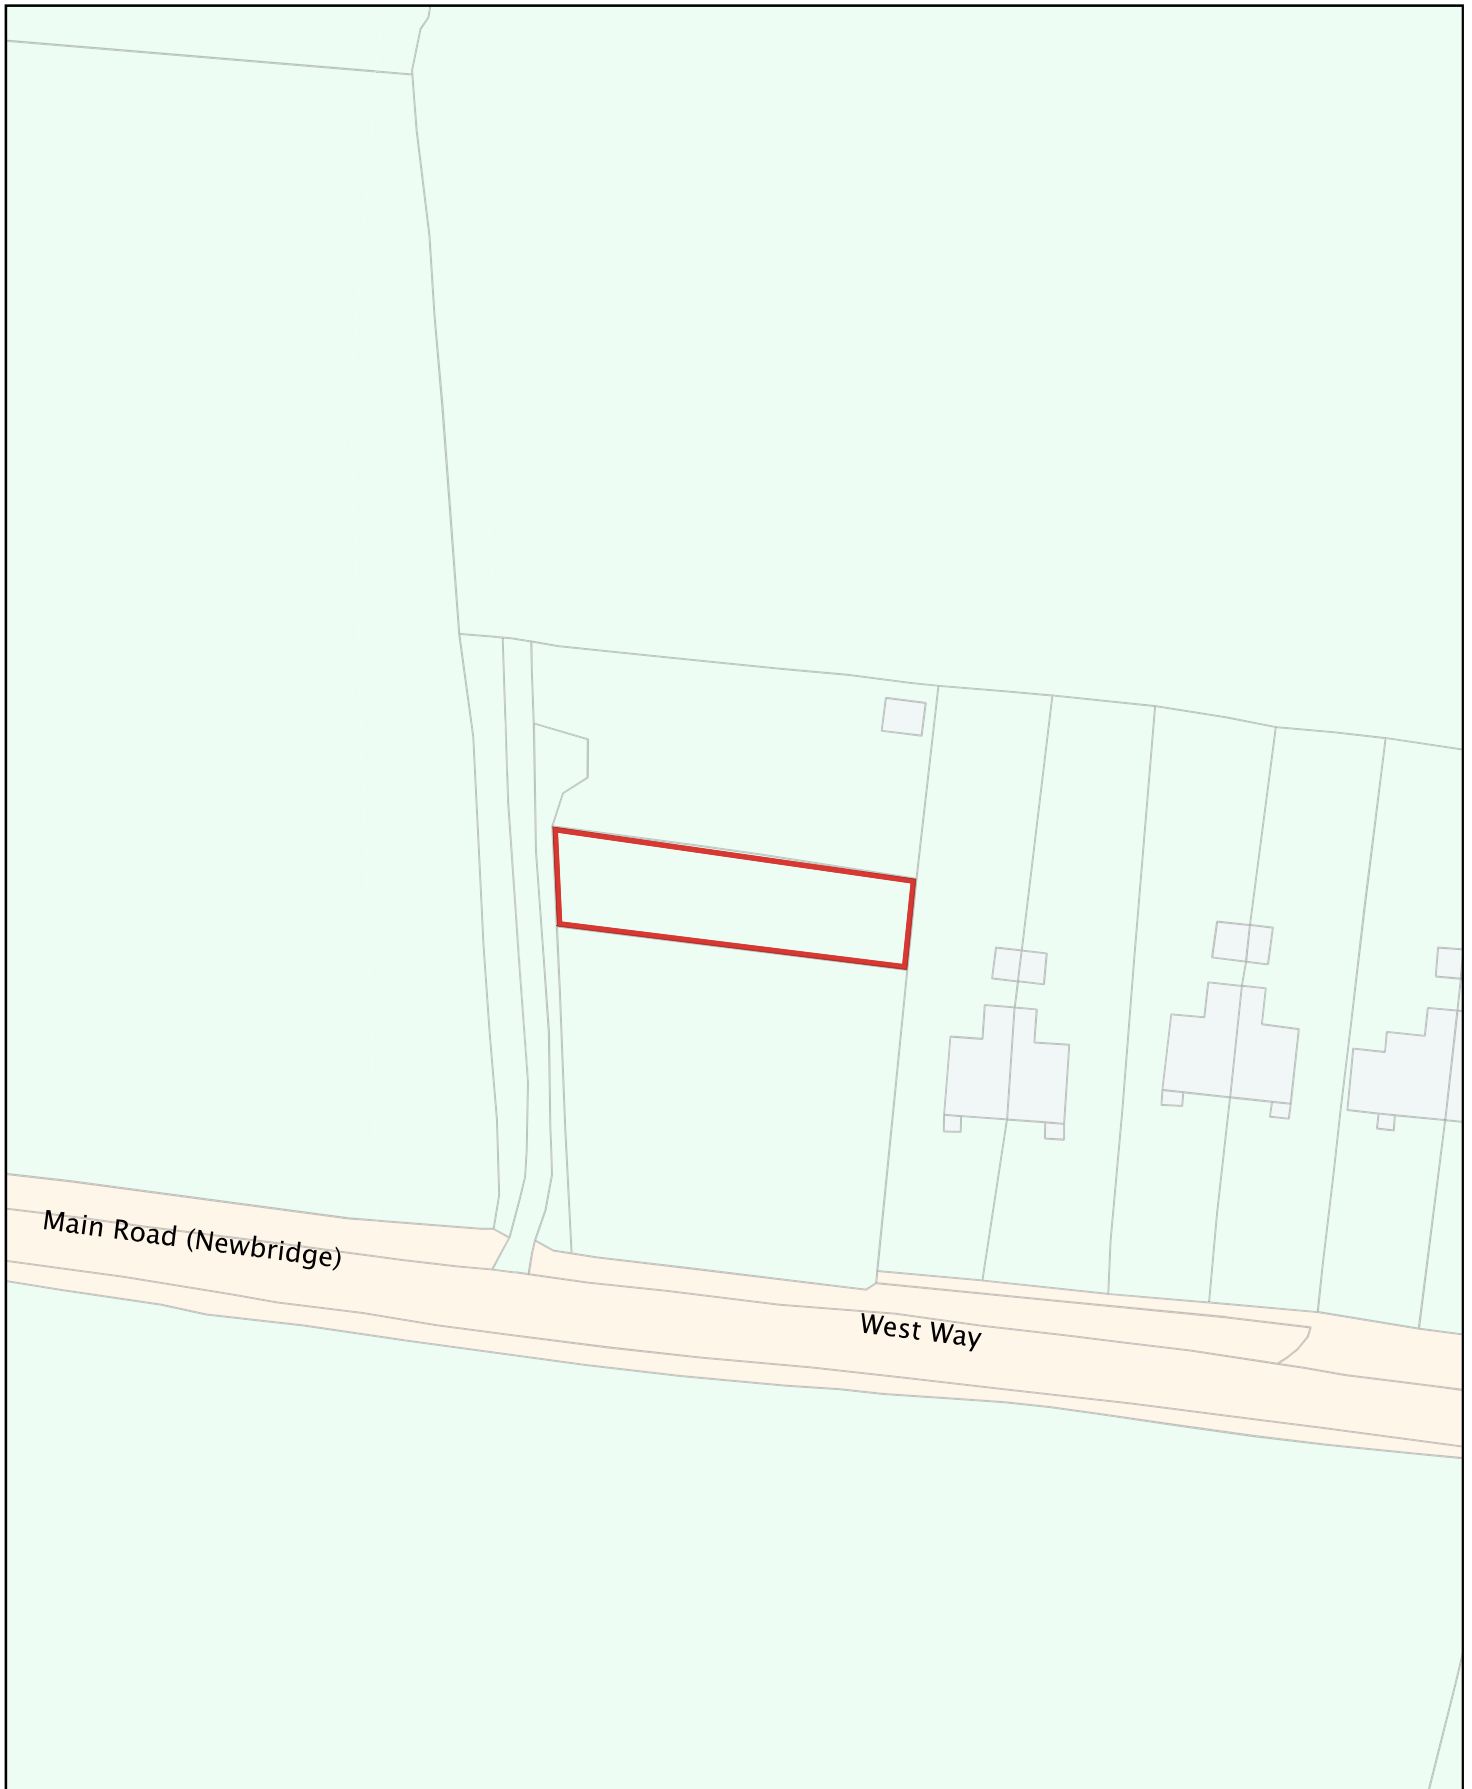

Isle of Wight Council - Public Space Protection Order Dog Exclusion Zones

Map Reference No. E17

Newbridge Recreation Ground Playground

(c) Crown copyright and database rights 2019 Ordnance Survey
100019229