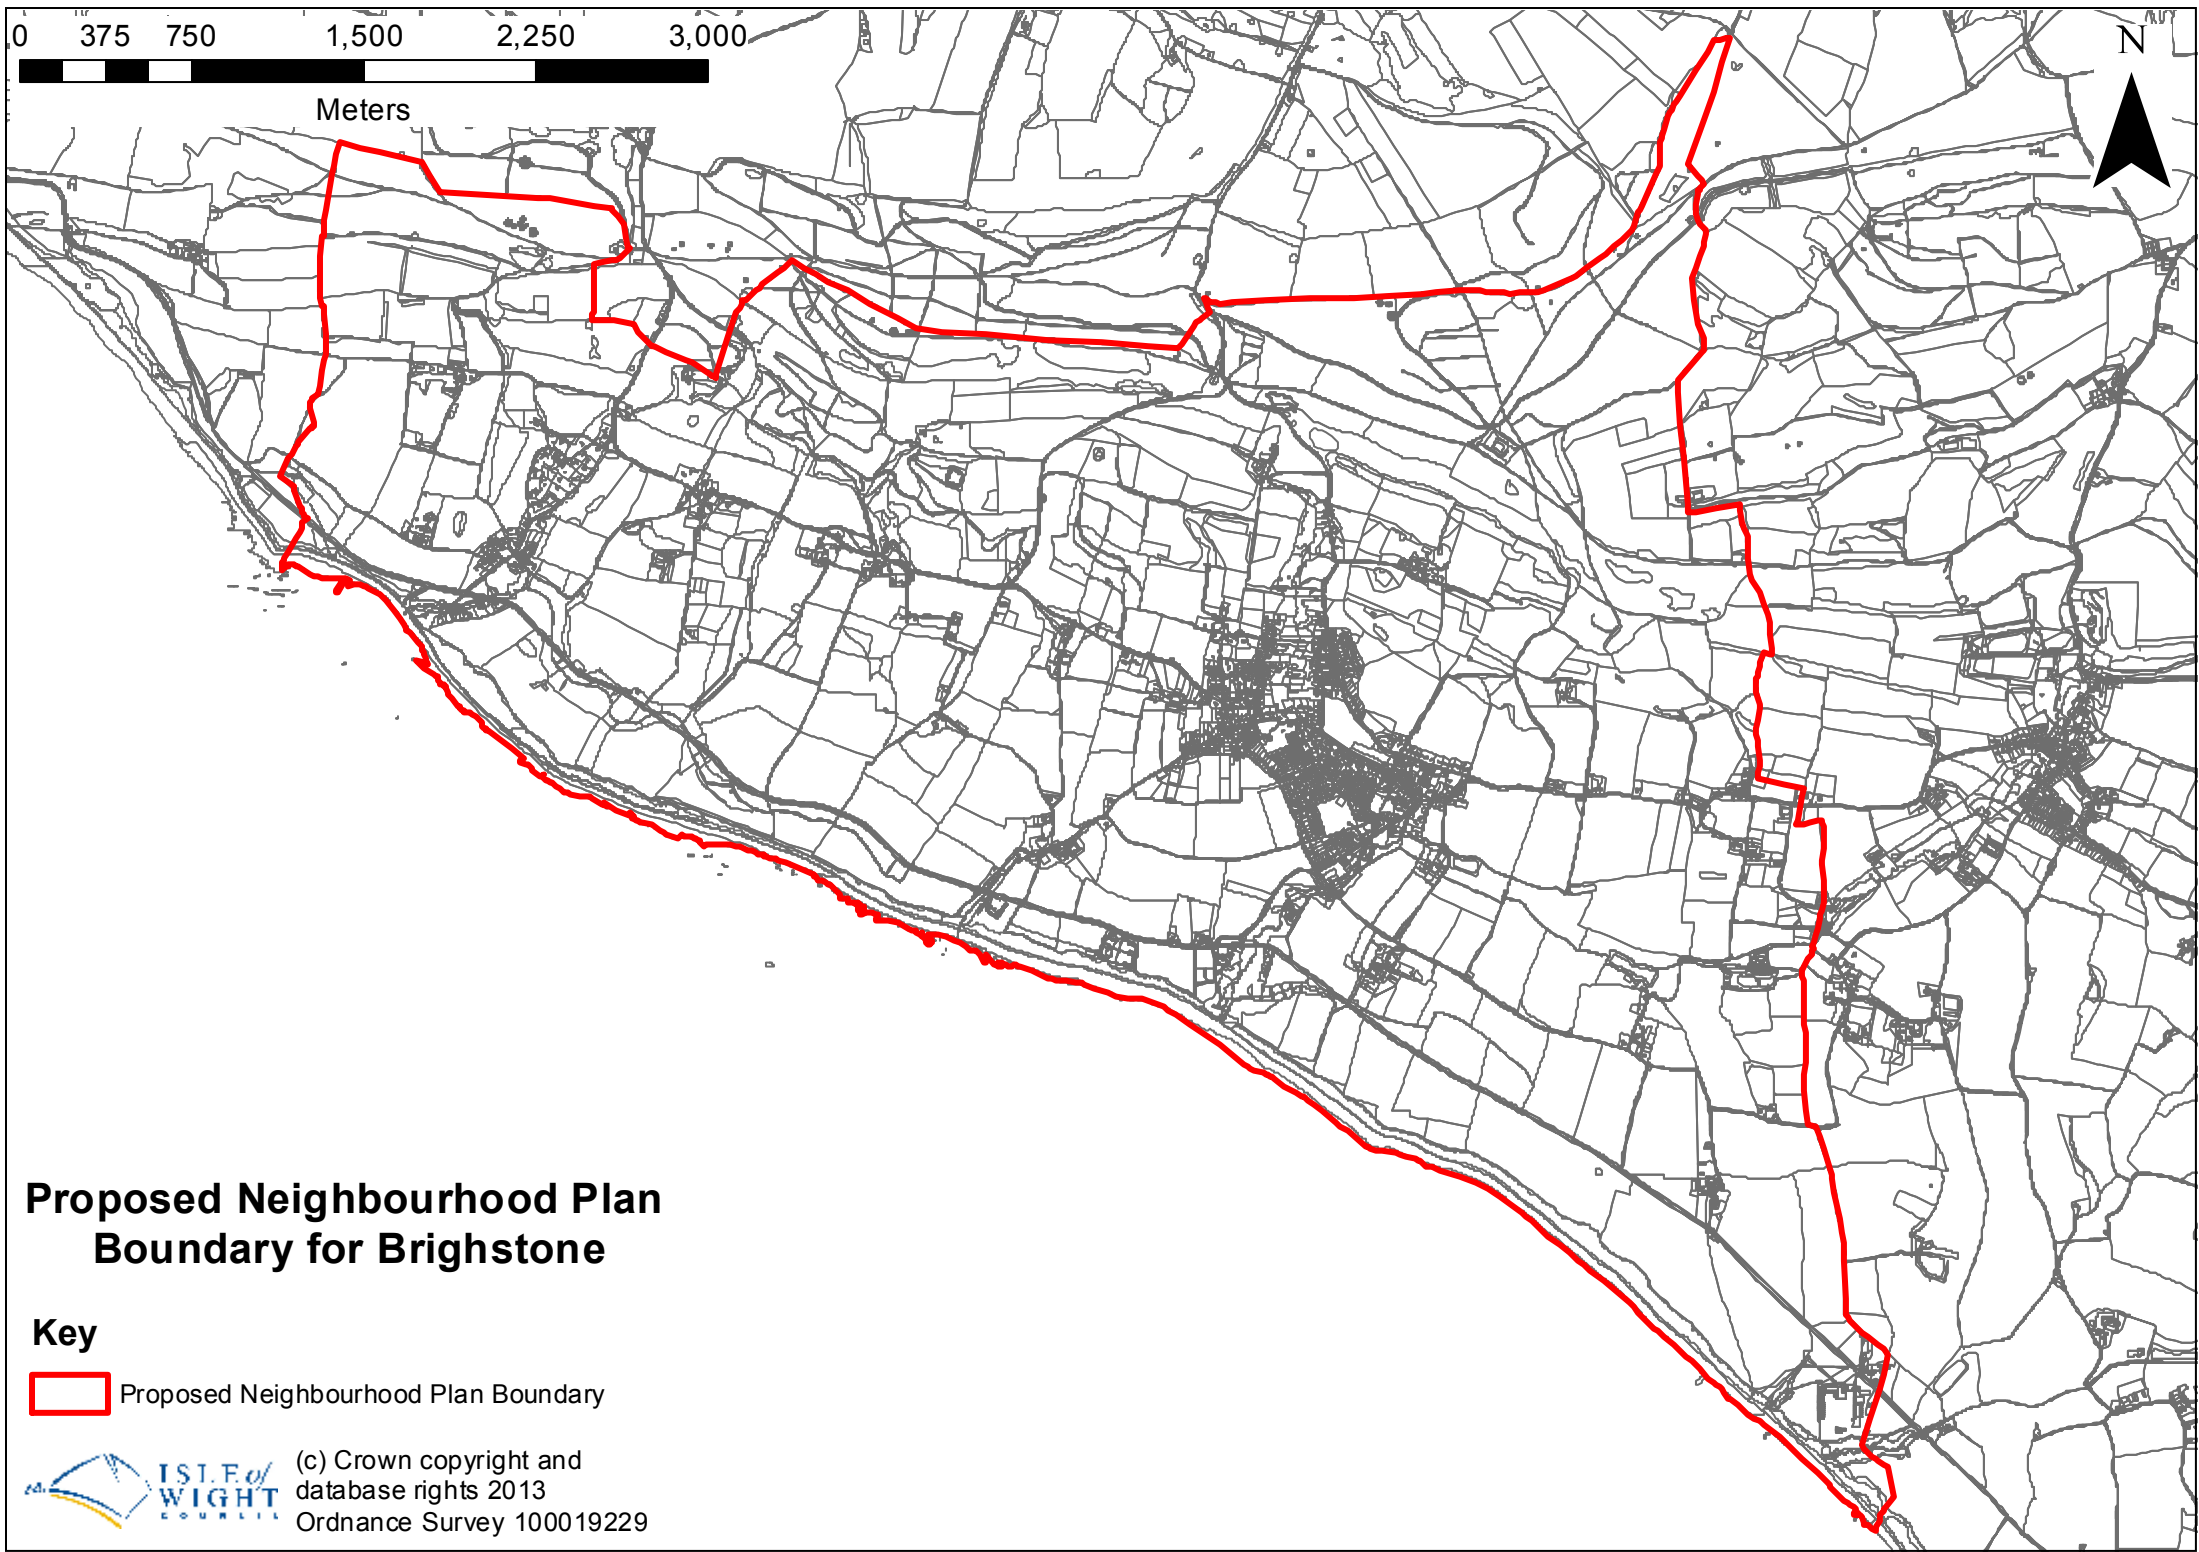

0 375 750 1,500 2,250 3,000

Meters

## Proposed Neighbourhood Plan Boundary for Brighstone

### Key

 Proposed Neighbourhood Plan Boundary

(c) Crown copyright and  
database rights 2013  
Ordnance Survey 100019229