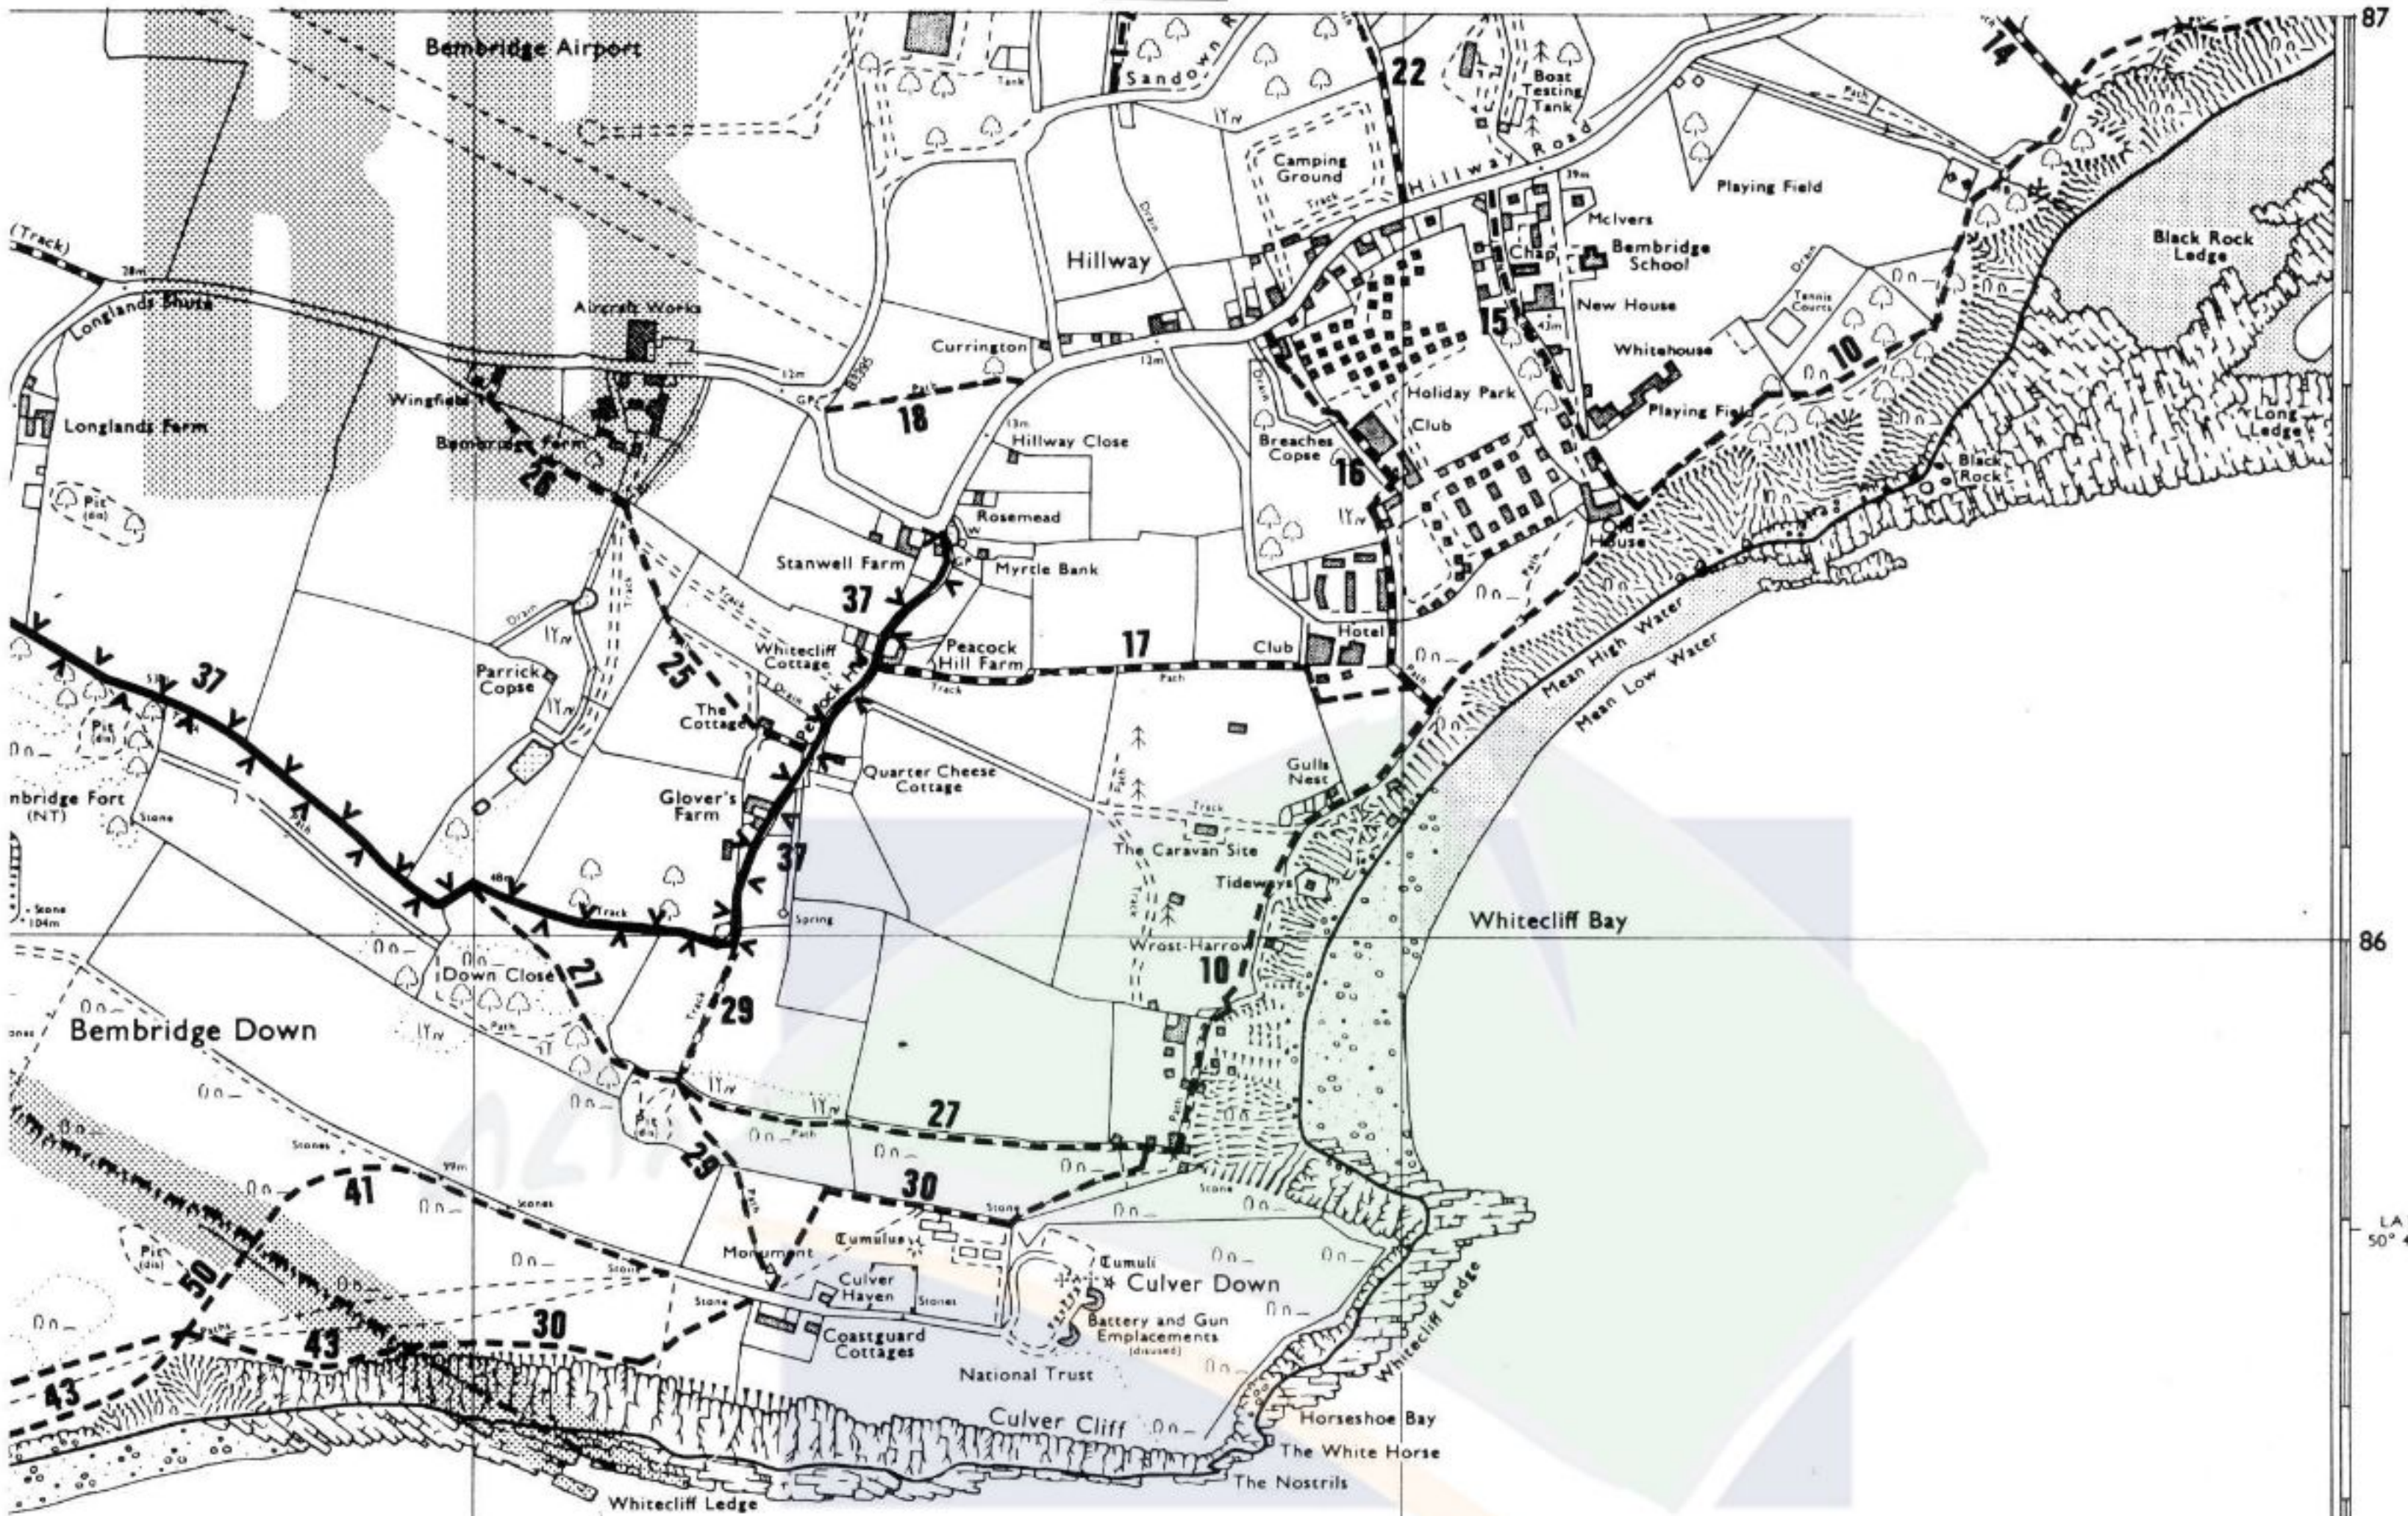

46

ISLE of
WIGHT
COUNCIL

Channel

63

64

64

LONG 1° 05' W

165000m

084000m

This map is based on the Ordnance Survey 1:10,000 Map for the Isle of Wight reproduced by permission of the Controller of HM Stationary Office, Crown Copyright reserved, under Licence No LA 100019229